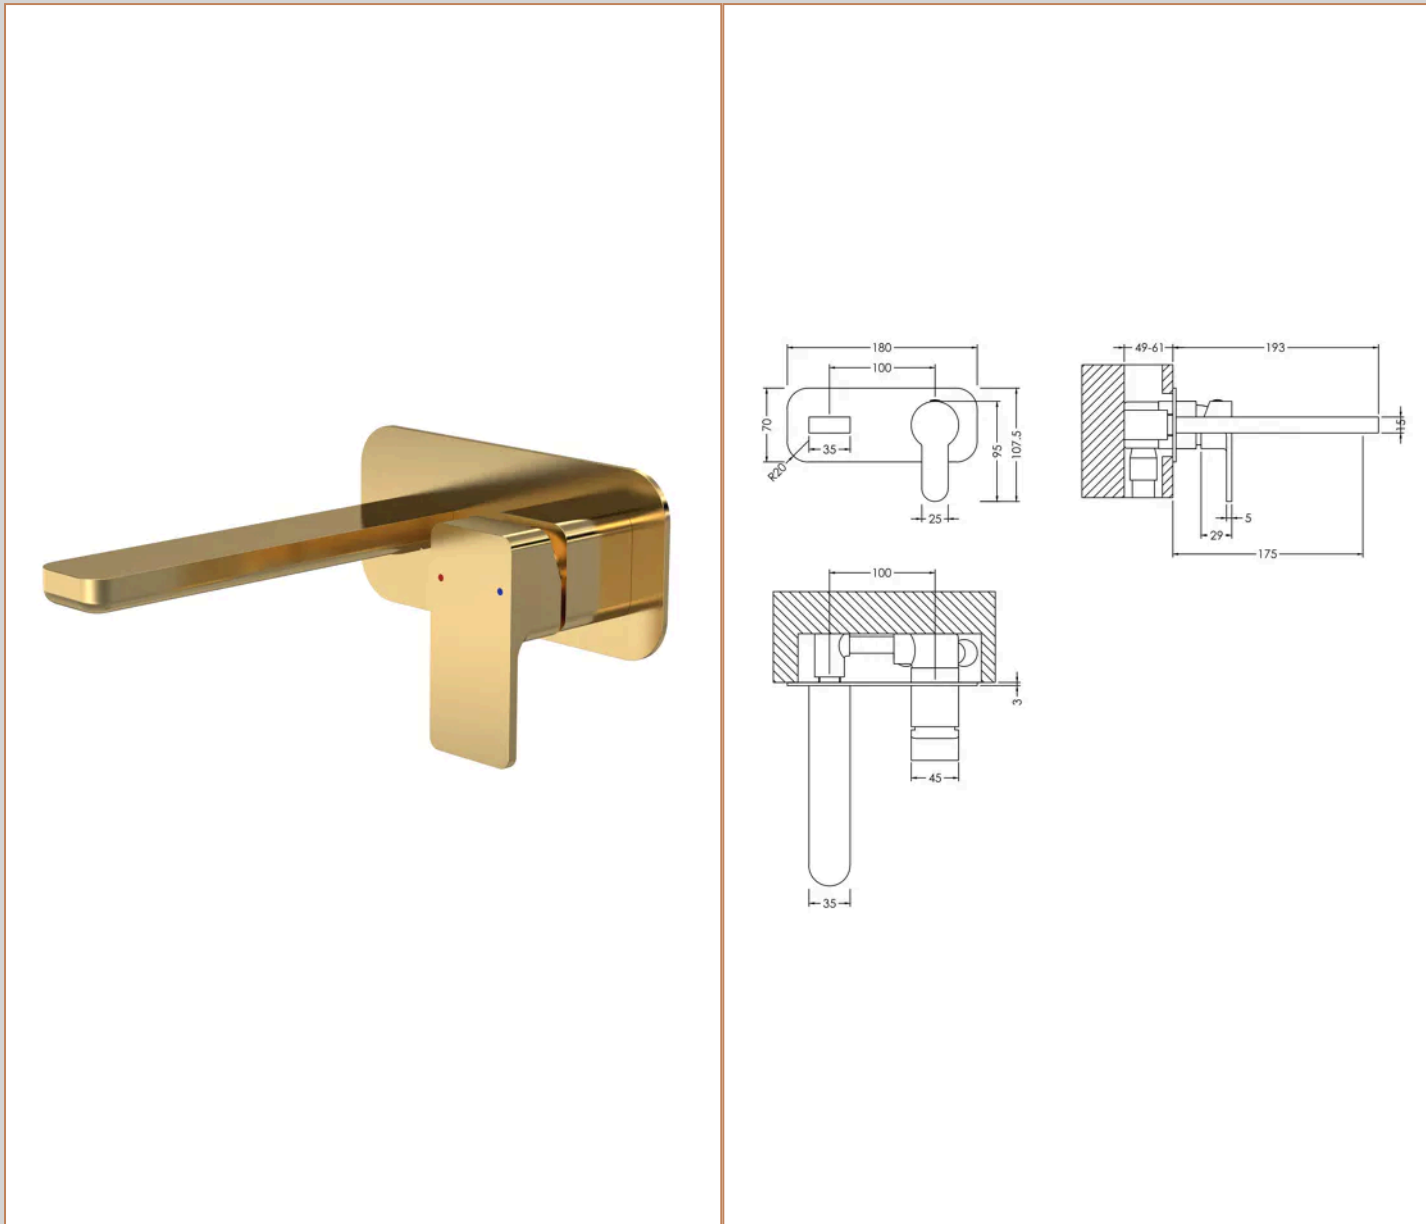

Sales Code: WIN828

Barcode: 5056462621036

Brand: nuie

Description: nuie Windon Brushed Brass 2 Tap Hole Wall Mounted Basin Mixer

Product Dimensions

Product	70 x 180 x 193mm (H x W x D)
Packaged	115 x 205 x 250mm (H x W x D)
Outer Box	600 x 435 x 265mm (H x W x D)
Nett Weight	2.04 kg
Packaged Weight	2.04 kg

Packaging Details

Label Size (mm)	50 x 100
Label Colour	White
Label Qty	1.0000

Product Details

Country of Origin	China
Product Material	Brass, Plastic
Control Type	Manual
WRAS Approved	Yes
Valve/Cartridge Type	Single Lever Cartridge
Colour/Finish	Brushed Brass
Mount Type	Wall Hung
Style	Contemporary
Handle Type	Lever/Square
TMV2 Approved	No
TMV3 Approved	No
Pipe Size	1/2"
Pipe Centres	100
Min Operating Pressure	0.2 Bar
Minimum Operation Pressure	0 Bar
Tap Spout Projection	180 mm
Tap Tails Included	Yes
Valve / Cartridge Type	Single Lever Cartridge
Waste Included	No
Wras Approval No	2206032