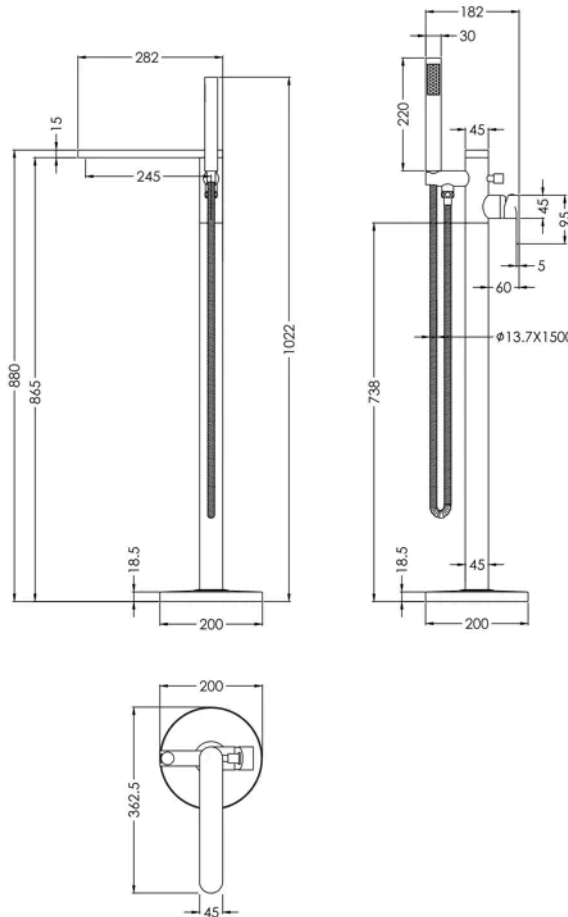

**Sales Code:** WIN821

**Barcode:** 5056462621050

**Brand:** nuie

**Description:** nuie Windon Brushed Brass Freestanding Bath Shower Mixer

### Product Dimensions

Product	880 x 180 x 357mm (H x W x D)
Packaged	220 x 405 x 1000mm (H x W x D)
Outer Box	250 x 400 x 980mm (H x W x D)
Nett Weight	6.17 kg
Packaged Weight	6.17 kg

### Packaging Details

Label Size (mm)	50 x 100
Label Colour	White
Label Qty	1.0000

### Product Details

Country of Origin	China
Product Material	Brass Abs,Plastic
Control Type	Manual
WRAS Approved	Yes
Valve/Cartridge Type	Single Lever Cartridge
Colour/Finish	Brushed Brass
Mount Type	Floor
Style	Contemporary
Handle Type	Lever/Square
TMV2 Approved	No
TMV3 Approved	No
Pipe Size	1/2"
Handset Included	Yes
Hose Included	Yes
Hose Length	1500 mm
Min Operating Pressure	3 Bar
Minimum Operation Pressure	3 Bar
Tap Spout Height	865 mm
Tap Spout Projection	245 mm
Tap Tails Included	Yes
Valve / Cartridge Type	Single Lever Cartridge
Waste Included	No
Wras Approval No	2204057