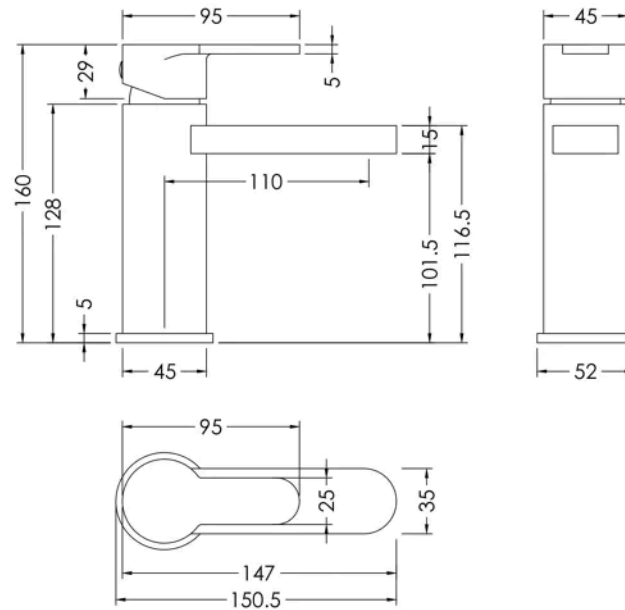

Sales Code: WIN805

Barcode: 5056462621012

Brand: nuie

Description: nuie Windon Brushed Brass Mono Basin Mixer With Push Button Waste

Product Dimensions

Product	160 x 50 x 155mm (H x W x D)
Packaged	95 x 240 x 285mm (H x W x D)
Outer Box	500 x 500 x 300mm (H x W x D)
Nett Weight	2.08 kg
Packaged Weight	2.08 kg

Packaging Details

Label Size (mm)	50 x 100
Label Colour	White
Label Qty	1.0000

Product Details

Country of Origin	China
Product Material	Brass, Plastic
Control Type	Manual
Waste Type	Push Button
WRAS Approved	Yes
Valve/Cartridge Type	Single Lever Cartridge
Colour/Finish	Brushed Brass
Mount Type	Deck
Style	Contemporary
Handle Type	Lever/Square
TMV2 Approved	No
TMV3 Approved	No
Pipe Size	1/2"
Min Operating Pressure	0.2 Bar
Minimum Operation Pressure	0 Bar
Tap Spout Height	113 mm
Tap Spout Projection	110 mm
Tap Tails Included	Yes
Valve / Cartridge Type	Single Lever Cartridge
Waste Included	Yes
Wras Approval No	2204060