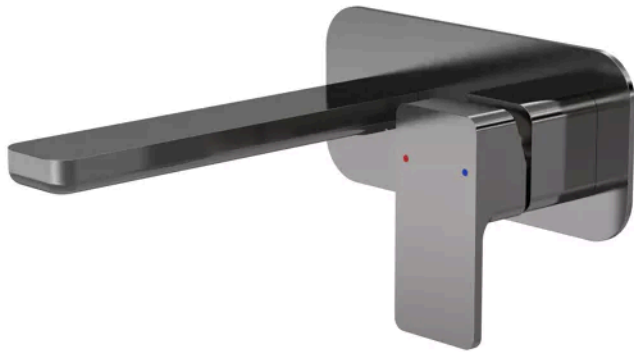

Sales Code: WIN728

Barcode: 5056462625881

Brand: nuie

Description: nuie Windon Brushed Pewter 2 Tap Hole Wall Mounted Basin Mixer

Product Dimensions

Product	70 x 180 x 199mm (H x W x D)
Packaged	115 x 205 x 250mm (H x W x D)
Outer Box	600 x 435 x 265mm (H x W x D)
Nett Weight	2.04 kg
Packaged Weight	2.04 kg

Packaging Details

Label Size (mm)	50 x 100
Label Colour	White
Label Qty	1.0000

Product Details

Country of Origin	China
Product Material	Brass, Plastic
Control Type	Manual
WRAS Approved	Yes
Valve/Cartridge Type	Single Lever Cartridge
Colour/Finish	Brushed Pewter
Mount Type	Wall Hung
Style	Contemporary
Handle Type	Lever/Square
TMV2 Approved	No
TMV3 Approved	No
Pipe Size	1/2"
Pipe Centres	100
Min Operating Pressure	0.2 Bar
Minimum Operation Pressure	0 Bar
Tap Spout Projection	180 mm
Tap Tails Included	Yes
Valve / Cartridge Type	Single Lever Cartridge
Waste Included	No
Wras Approval No	2206032