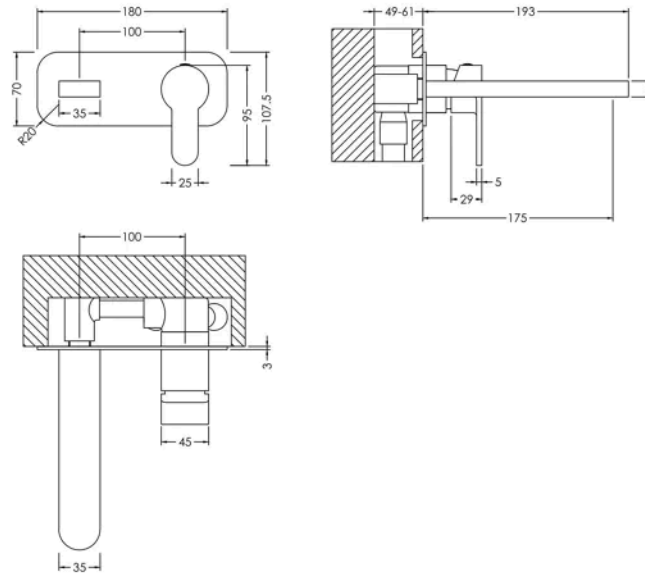

Sales Code: WIN728

Barcode: 5056462625881

Brand: nuie

Description: nuie Windon Brushed Pewter 2 Tap Hole Wall Mounted Basin Mixer

Product Dimensions

Product	70 x 180 x 199mm (H x W x D)
Packaged	115 x 205 x 250mm (H x W x D)
Outer Box	600 x 435 x 265mm (H x W x D)
Nett Weight	2.04 kg
Packaged Weight	2.04 kg

Packaging Details

Label Size (mm)	50 x 100
Label Colour	White
Label Qty	1.0000

Product Details

Country of Origin	China
Product Material	Brass, Plastic
Control Type	Manual
WRAS Approved	Yes
Valve/Cartridge Type	Single Lever Cartridge
Colour/Finish	Brushed Pewter
Mount Type	Wall Hung
Style	Contemporary
Handle Type	Lever/Square
TMV2 Approved	No
TMV3 Approved	No
Pipe Size	1/2"
Pipe Centres	100
Min Operating Pressure	0.2 Bar
Minimum Operation Pressure	0 Bar
Tap Spout Projection	180 mm
Tap Tails Included	Yes
Valve / Cartridge Type	Single Lever Cartridge
Waste Included	No
Wras Approval No	2206032