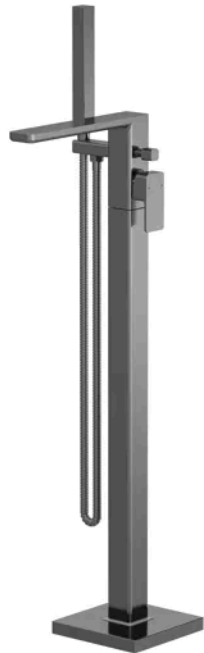

Sales Code: WIN721

Barcode: 5056462625904

Brand: nuie

Description: nuie Windon Brushed Pewter Freestanding Bath Shower Mixer

Product Dimensions

| | |
|-----------------|--------------------------------|
| Product | 880 x 200 x 363mm (H x W x D) |
| Packaged | 220 x 405 x 1000mm (H x W x D) |
| Outer Box | 250 x 400 x 980mm (H x W x D) |
| Nett Weight | 6.17 kg |
| Packaged Weight | 6.17 kg |

Packaging Details

| | |
|-----------------|----------|
| Label Size (mm) | 50 x 100 |
| Label Colour | White |
| Label Qty | 1.0000 |

Product Details

| | |
|----------------------------|------------------------|
| Country of Origin | China |
| Product Material | Brass Abs, Plastic |
| Control Type | Manual |
| WRAS Approved | Yes |
| Valve/Cartridge Type | Single Lever Cartridge |
| Colour/Finish | Brushed Pewter |
| Mount Type | Floor |
| Style | Contemporary |
| Handle Type | Lever/Square |
| TMV2 Approved | No |
| TMV3 Approved | No |
| Pipe Size | 1/2" |
| Handset Included | Yes |
| Hose Included | Yes |
| Hose Length | 1500 mm |
| Min Operating Pressure | 3 Bar |
| Minimum Operation Pressure | 3 Bar |
| Tap Spout Height | 865 mm |
| Tap Spout Projection | 245 mm |
| Tap Tails Included | Yes |
| Valve / Cartridge Type | Single Lever Cartridge |
| Waste Included | No |
| Wras Approval No | 2204057 |