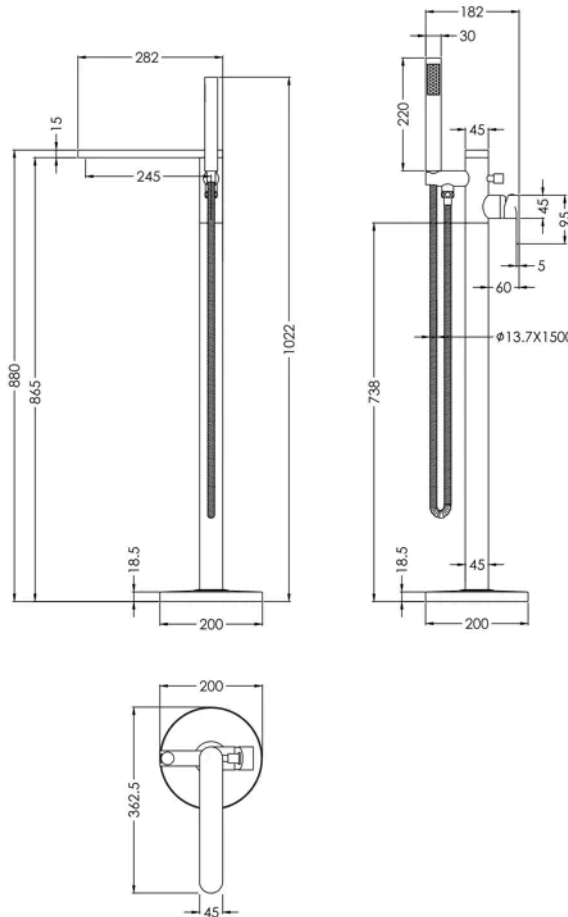

Sales Code: WIN721

Barcode: 5056462625904

Brand: nuie

Description: nuie Windon Brushed Pewter Freestanding Bath Shower Mixer

Product Dimensions

| | |
|-----------------|--------------------------------|
| Product | 880 x 200 x 363mm (H x W x D) |
| Packaged | 220 x 405 x 1000mm (H x W x D) |
| Outer Box | 250 x 400 x 980mm (H x W x D) |
| Nett Weight | 6.17 kg |
| Packaged Weight | 6.17 kg |

Packaging Details

| | |
|-----------------|----------|
| Label Size (mm) | 50 x 100 |
| Label Colour | White |
| Label Qty | 1.0000 |

Product Details

| | |
|----------------------------|------------------------|
| Country of Origin | China |
| Product Material | Brass Abs, Plastic |
| Control Type | Manual |
| WRAS Approved | Yes |
| Valve/Cartridge Type | Single Lever Cartridge |
| Colour/Finish | Brushed Pewter |
| Mount Type | Floor |
| Style | Contemporary |
| Handle Type | Lever/Square |
| TMV2 Approved | No |
| TMV3 Approved | No |
| Pipe Size | 1/2" |
| Handset Included | Yes |
| Hose Included | Yes |
| Hose Length | 1500 mm |
| Min Operating Pressure | 3 Bar |
| Minimum Operation Pressure | 3 Bar |
| Tap Spout Height | 865 mm |
| Tap Spout Projection | 245 mm |
| Tap Tails Included | Yes |
| Valve / Cartridge Type | Single Lever Cartridge |
| Waste Included | No |
| Wras Approval No | 2204057 |