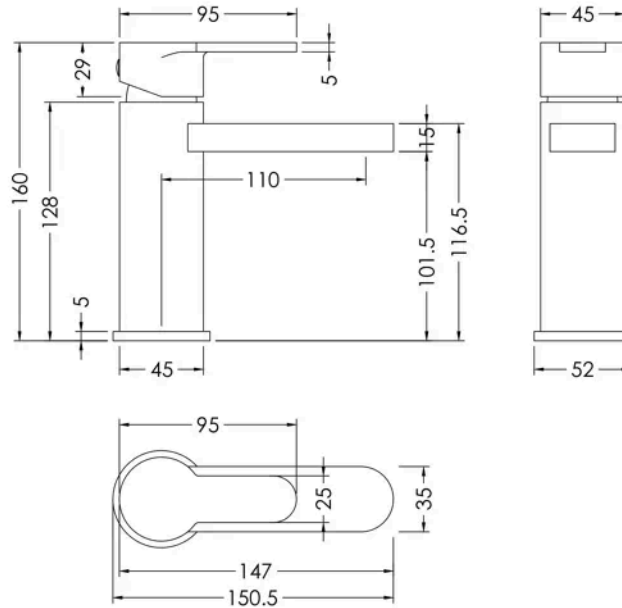

**Sales Code:** WIN705

**Barcode:** 5056462625867

**Brand:** nuie

**Description:** nuie Windon Brushed Pewter Mono Basin Mixer With Push Button Waste

### Product Dimensions

Product	160 x 50 x 155mm (H x W x D)
Packaged	95 x 240 x 285mm (H x W x D)
Outer Box	500 x 500 x 300mm (H x W x D)
Nett Weight	2.08 kg
Packaged Weight	2.08 kg

### Packaging Details

Label Size (mm)	50 x 100
Label Colour	White
Label Qty	1.0000

### Product Details

Country of Origin	China
Product Material	Brass, Plastic
Control Type	Manual
Waste Type	Push Button
WRAS Approved	Yes
Valve/Cartridge Type	Single Lever Cartridge
Colour/Finish	Brushed Pewter
Mount Type	Deck
Style	Contemporary
Handle Type	Lever/Square
TMV2 Approved	No
TMV3 Approved	No
Pipe Size	1/2"
Min Operating Pressure	0.2 Bar
Minimum Operation Pressure	0 Bar
Tap Spout Height	113 mm
Tap Spout Projection	110 mm
Tap Tails Included	Yes
Valve / Cartridge Type	Single Lever Cartridge
Waste Included	Yes
Wras Approval No	2204060