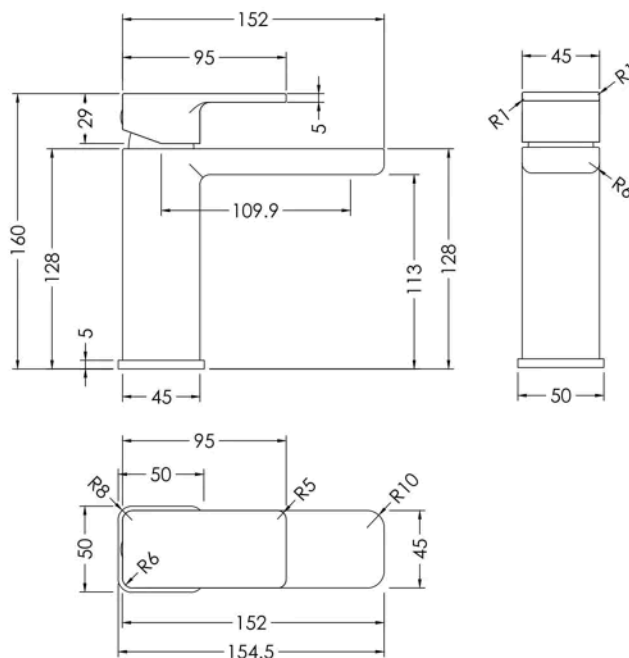

### Product Dimensions

|                 |                               |
|-----------------|-------------------------------|
| Product         | 160 x 50 x 155mm (H x W x D)  |
| Packaged        | 95 x 240 x 285mm (H x W x D)  |
| Outer Box       | 500 x 500 x 300mm (H x W x D) |
| Nett Weight     | 2.08 kg                       |
| Packaged Weight | 2.08 kg                       |

### Packaging Details

|                 |          |
|-----------------|----------|
| Label Size (mm) | 50 x 100 |
| Label Colour    | White    |
| Label Qty       | 1.0000   |

### Product Details

|                            |                        |
|----------------------------|------------------------|
| Country of Origin          | China                  |
| Product Material           | Brass, Plastic         |
| Control Type               | Manual                 |
| Waste Type                 | Push Button            |
| WRAS Approved              | Yes                    |
| Valve/Cartridge Type       | Single Lever Cartridge |
| Colour/Finish              | Matt Black             |
| Mount Type                 | Deck                   |
| Style                      | Contemporary           |
| Handle Type                | Lever/Square           |
| TMV2 Approved              | No                     |
| TMV3 Approved              | No                     |
| Pipe Size                  | 1/2"                   |
| Min Operating Pressure     | 0.2 Bar                |
| Minimum Operation Pressure | 0 Bar                  |
| Tap Spout Height           | 113 mm                 |
| Tap Spout Projection       | 110 mm                 |
| Tap Tails Included         | Yes                    |
| Valve / Cartridge Type     | Single Lever Cartridge |
| Waste Included             | Yes                    |
| Wras Approval No           | 2204060                |