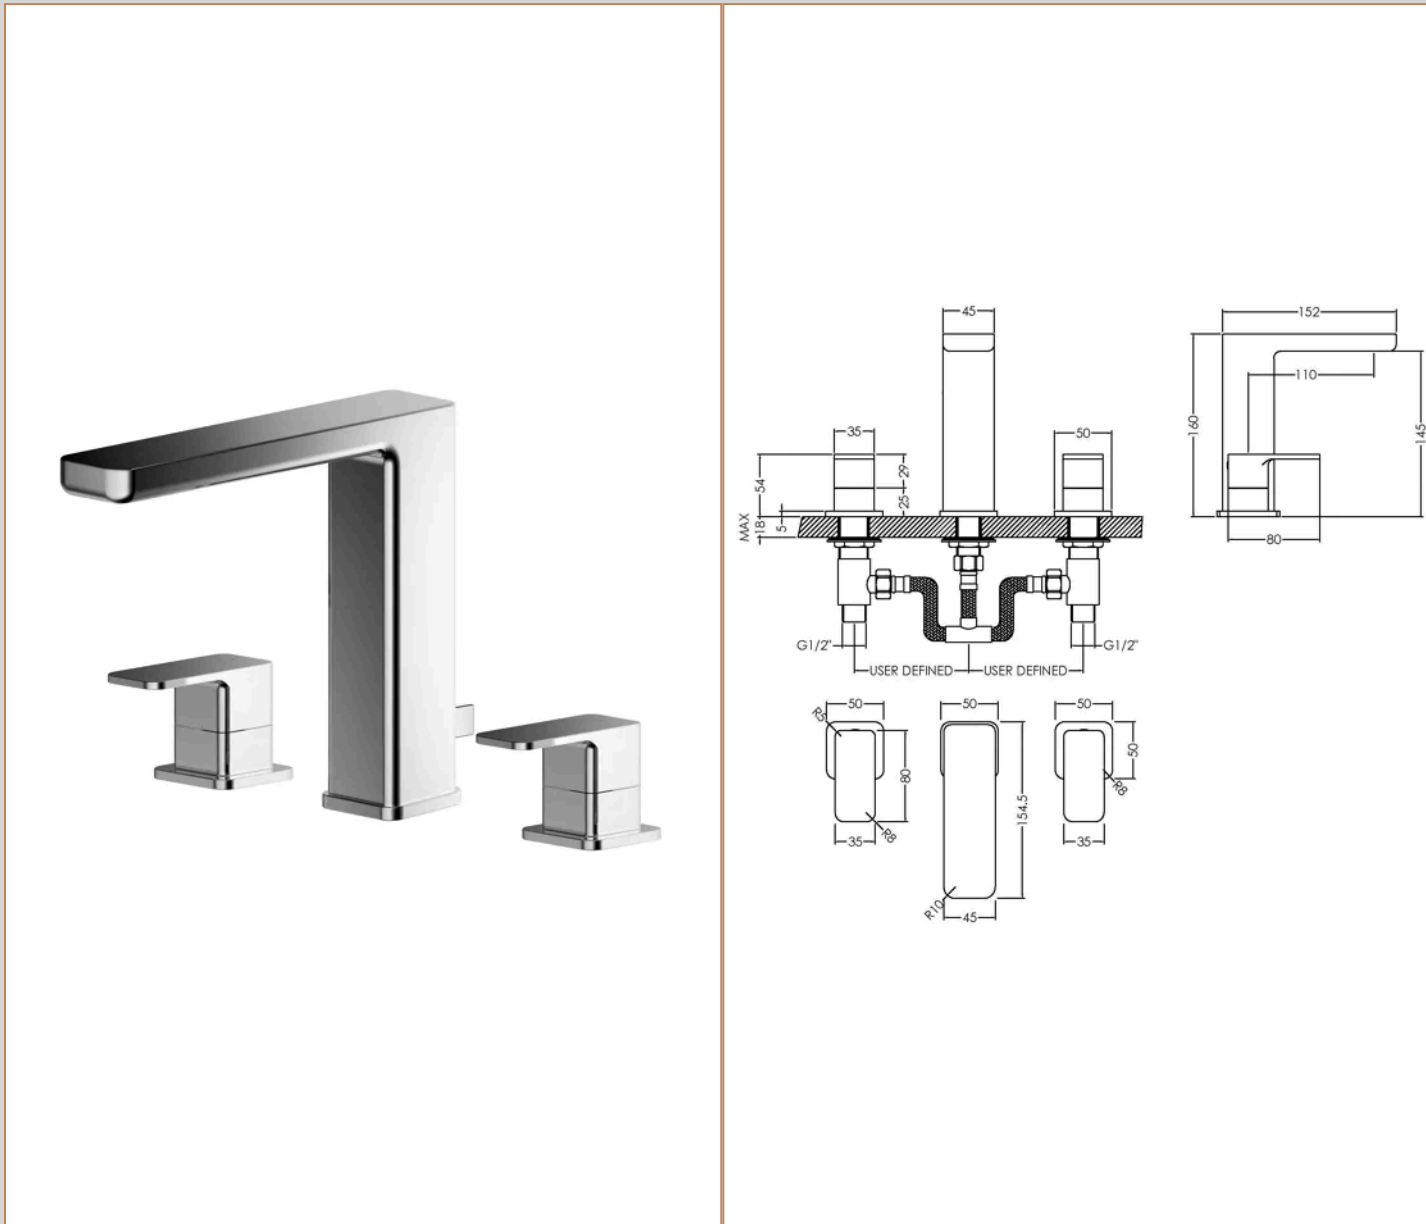

Sales Code: WIN337

Barcode: 5056211898269

Brand: nuie

Description: nuie Windon Chrome 3 Tap Hole Deck Mounted Basin Mixer With Pop Up Waste

Product Dimensions

Product	160 x 250 x 152mm (H x W x D)
Packaged	155 x 245 x 270mm (H x W x D)
Outer Box	510 x 335 x 290mm (H x W x D)
Nett Weight	2.68 kg
Packaged Weight	2.68 kg

Packaging Details

Label Size (mm)	50 x 100
Label Colour	White
Label Qty	1.0000

Product Details

Country of Origin	China
Product Material	Brass
Control Type	Manual
Waste Type	Pop-Up
WRAS Approved	No
Valve/Cartridge Type	1/4 Turn Ceramic Disc
Colour/Finish	Chrome
Mount Type	Deck
Style	Contemporary
Handle Type	Lever/Square
TMV2 Approved	No
TMV3 Approved	No
Pipe Size	1/2"
Pipe Centres	100
Min Operating Pressure	0.2 Bar
Minimum Operation Pressure	0 Bar
Tap Spout Height	145 mm
Tap Spout Projection	110 mm
Tap Tails Included	Yes
Valve / Cartridge Type	1/4 Turn Ceramic Disc
Waste Included	Yes