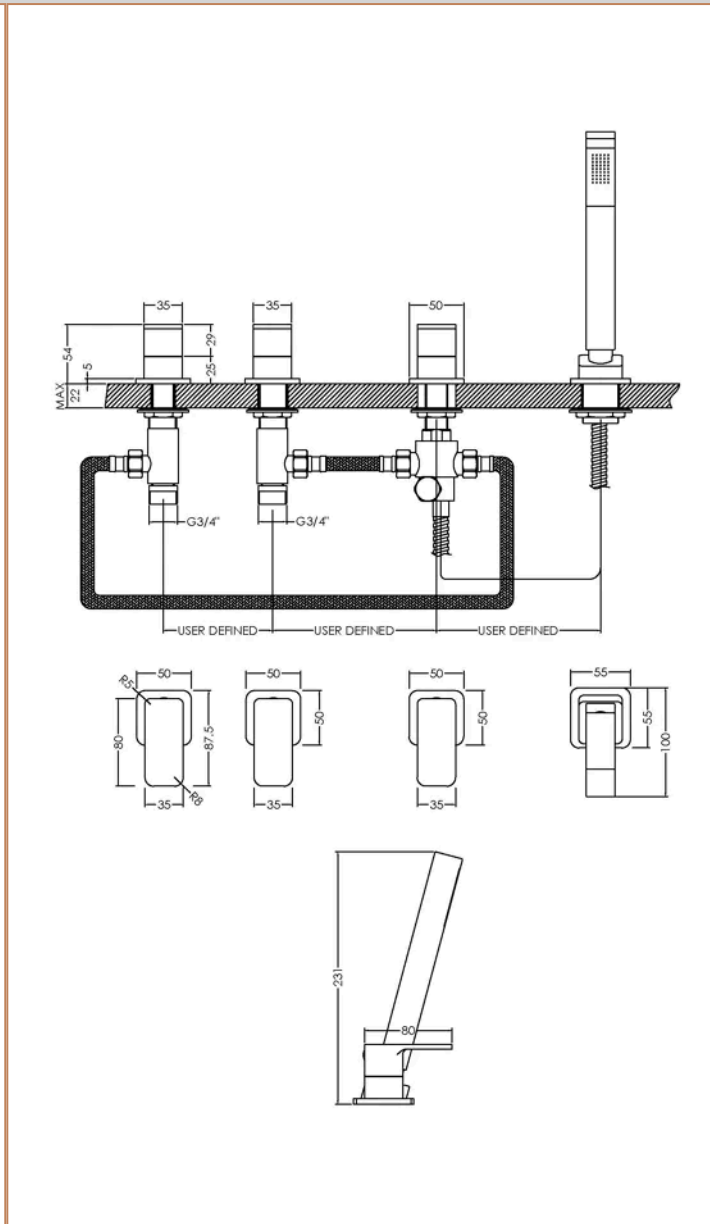

Sales Code: WIN334

Barcode: 5056211898313

Brand: nuie

Description: nuie Windon Chrome 4 Tap Hole Deck Mounted Bath Shower Mixer No Spout

Product Dimensions

Product	54 x 435 x 90mm (H x W x D)
Packaged	85 x 390 x 460mm (H x W x D)
Outer Box	470 x 450 x 400mm (H x W x D)
Nett Weight	3.22 kg
Packaged Weight	3.22 kg

Packaging Details

Label Size (mm)	50 x 100
Label Colour	White
Label Qty	1.0000

Product Details

Country of Origin	China
Product Material	Brass, Brass Abs
Control Type	Manual
WRAS Approved	No
Valve/Cartridge Type	1/4 Turn Ceramic Disc
Colour/Finish	Chrome
Mount Type	Deck
Style	Contemporary
Handle Type	Lever/Square
TMV2 Approved	No
TMV3 Approved	No
Pipe Size	3/4"
Pipe Centres	150
Handset Included	Yes
Hose Included	Yes
Hose Length	1500 mm
Min Operating Pressure	2 Bar
Minimum Operation Pressure	2 Bar
Tap Tails Included	Yes
Valve / Cartridge Type	1/4 Turn Ceramic Disc
Waste Included	No