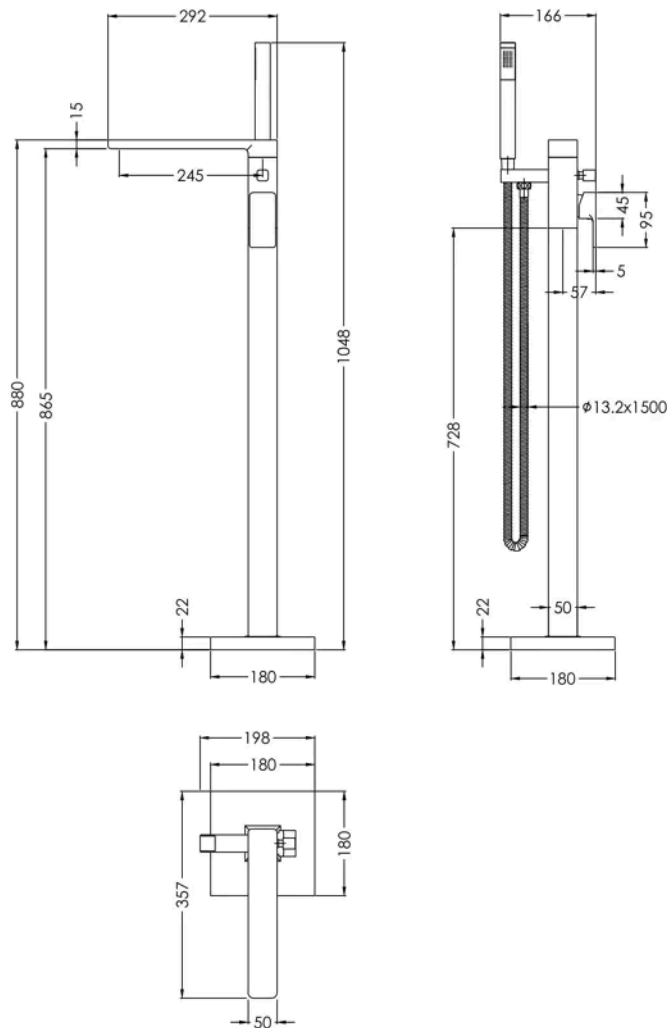

Sales Code: WIN321

Barcode: 5056211898344

Brand: nuie

Description: nuie Windon Chrome Free Standing Bath Shower Mixer

Product Dimensions

Product	880 x 180 x 357mm (H x W x D)
Packaged	220 x 405 x 1000mm (H x W x D)
Outer Box	250 x 400 x 980mm (H x W x D)
Nett Weight	6.17 kg
Packaged Weight	6.17 kg

Packaging Details

Label Size (mm)	50 x 100
Label Colour	White
Label Qty	1.0000

Product Details

Country of Origin	China
Product Material	Brass Abs,Plastic
Control Type	Manual
WRAS Approved	Yes
Valve/Cartridge Type	Single Lever Cartridge
Colour/Finish	Chrome
Mount Type	Floor
Style	Contemporary
Handle Type	Lever/Square
TMV2 Approved	No
TMV3 Approved	No
Pipe Size	1/2"
Handset Included	Yes
Hose Included	Yes
Hose Length	1500 mm
Min Operating Pressure	3 Bar
Minimum Operation Pressure	3 Bar
Tap Spout Height	865 mm
Tap Spout Projection	245 mm
Tap Tails Included	Yes
Valve / Cartridge Type	Single Lever Cartridge
Waste Included	No
Wras Approval No	2204057