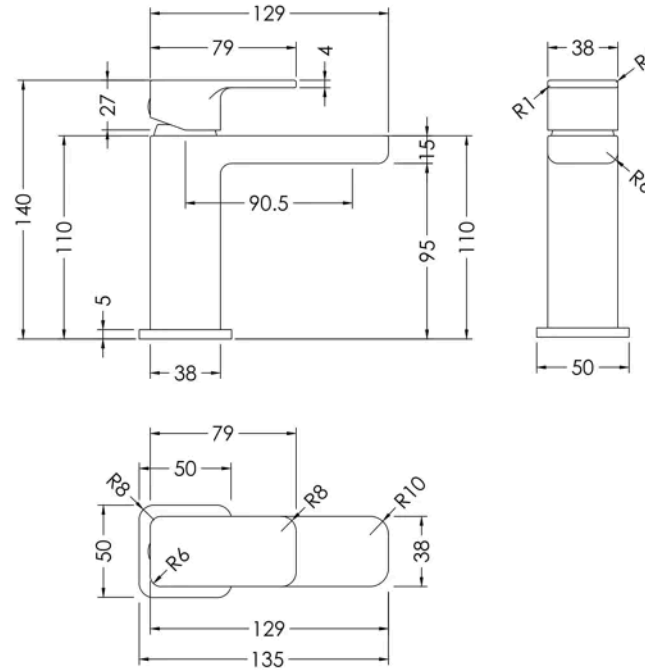

**Sales Code:** WIN315

**Barcode:** 5056211898191

**Brand:** nuie

**Description:** nuie Windon Chrome Mini Mono Basin Mixer With Push Button Waste

### Product Dimensions

Product	140 x 48 x 129mm (H x W x D)
Packaged	95 x 225 x 275mm (H x W x D)
Outer Box	500 x 480 x 295mm (H x W x D)
Nett Weight	1.62 kg
Packaged Weight	1.62 kg

### Packaging Details

Label Size (mm)	50 x 100
Label Colour	White
Label Qty	1.0000

### Product Details

Country of Origin	China
Product Material	Brass, Plastic
Control Type	Manual
Waste Type	Push Button
WRAS Approved	No
Valve/Cartridge Type	Single Lever Cartridge
Colour/Finish	Chrome
Mount Type	Deck
Style	Contemporary
Handle Type	Lever/Square
TMV2 Approved	No
TMV3 Approved	No
Pipe Size	1/2"
Min Operating Pressure	0.2 Bar
Minimum Operation Pressure	0 Bar
Tap Spout Height	95 mm
Tap Spout Projection	90 mm
Tap Tails Included	Yes
Valve / Cartridge Type	Single Lever Cartridge
Waste Included	Yes