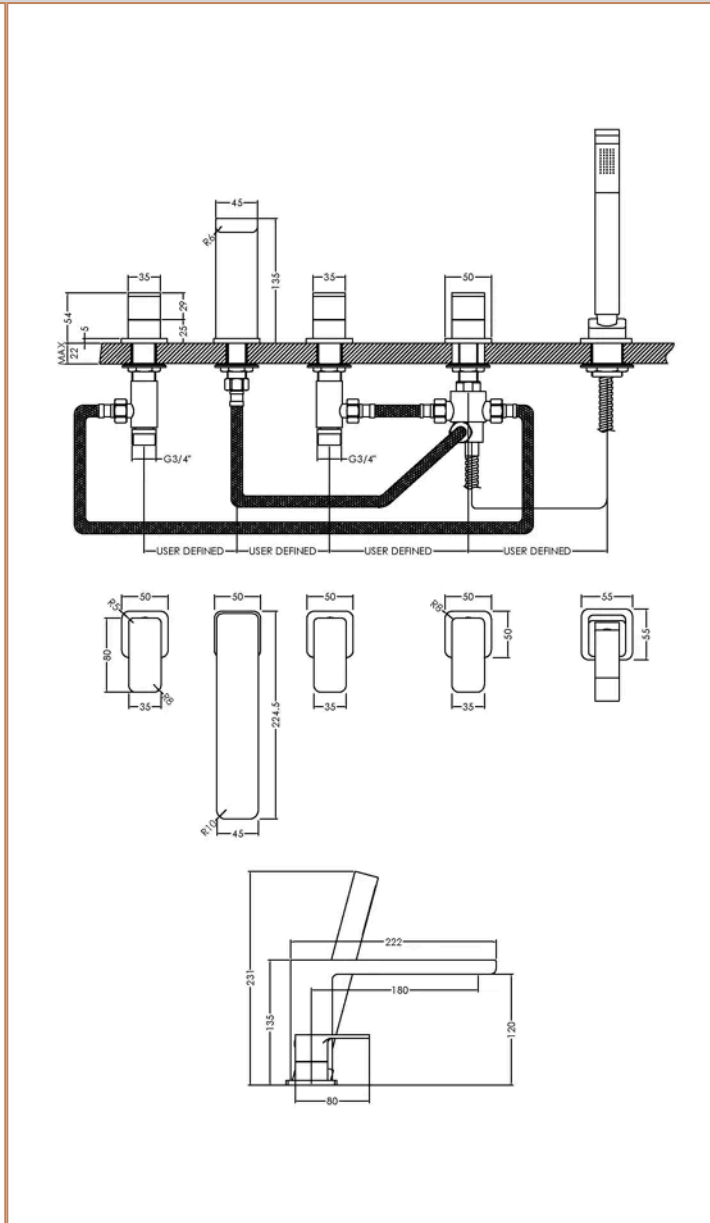

Sales Code: WIN314

Barcode: 5056211898306

Brand: nuie

Description: nuie Windon Chrome 5 Tap Hole Deck Mounted Bath Shower Mixer

Product Dimensions

Product	135 x 535 x 222mm (H x W x D)
Packaged	85 x 425 x 460mm (H x W x D)
Outer Box	450 x 475 x 445mm (H x W x D)
Nett Weight	4.63 kg
Packaged Weight	4.63 kg

Packaging Details

Label Size (mm)	50 x 100
Label Colour	White
Label Qty	1.0000

Product Details

Country of Origin	China
Product Material	Brass, Brass Abs
Control Type	Manual
WRAS Approved	No
Valve/Cartridge Type	1/4 Turn Ceramic Disc
Colour/Finish	Chrome
Mount Type	Deck
Style	Contemporary
Handle Type	Lever/Square
TMV2 Approved	No
TMV3 Approved	No
Pipe Size	3/4"
Pipe Centres	150
Handset Included	Yes
Hose Included	Yes
Hose Length	1500 mm
Min Operating Pressure	2 Bar
Minimum Operation Pressure	2 Bar
Tap Spout Height	135 mm
Tap Spout Projection	180 mm
Tap Tails Included	Yes
Valve / Cartridge Type	1/4 Turn Ceramic Disc
Waste Included	No