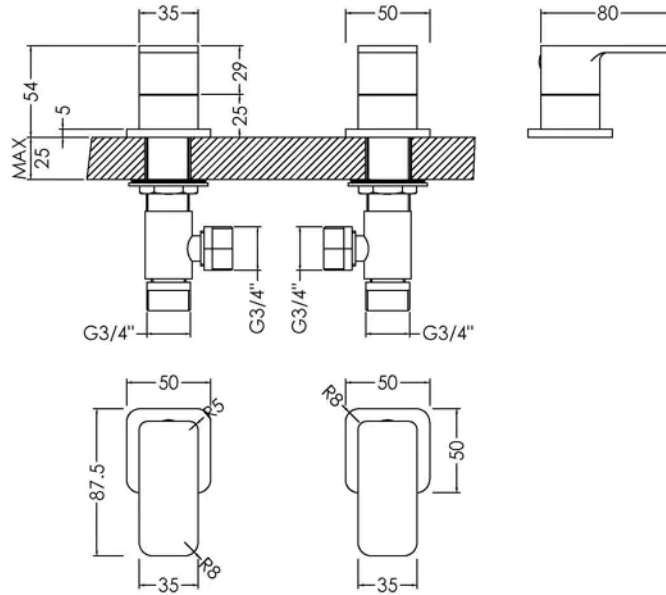

Sales Code: WIN308

Barcode: 5056211898351

Brand: nuie

Description: nuie Windon Chrome 3/4" Side Valves

Product Dimensions

Product	55 x 50 x 80mm (H x W x D)
Packaged	95 x 175 x 230mm (H x W x D)
Outer Box	500 x 380 x 250mm (H x W x D)
Nett Weight	1.52 kg
Packaged Weight	1.52 kg

Packaging Details

Label Size (mm)	50 x 100
Label Colour	White
Label Qty	1.0000

Product Details

Country of Origin	China
Product Material	Brass
Control Type	Manual
WRAS Approved	No
Valve/Cartridge Type	1/4 Turn Ceramic Disc
Colour/Finish	Chrome
Mount Type	Deck
Style	Contemporary
Handle Type	Lever/Square
TMV2 Approved	No
TMV3 Approved	No
Pipe Size	3/4"
Min Operating Pressure	0.5 Bar
Minimum Operation Pressure	1 Bar
Valve / Cartridge Type	1/4 Turn Ceramic Disc
Waste Included	No