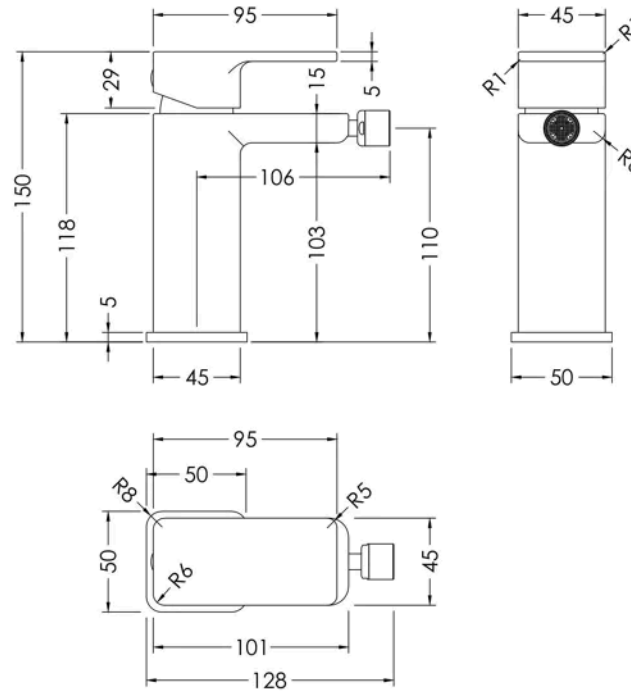

Sales Code: WIN306

Barcode: 5056211898214

Brand: nuie

Description: nuie Windon Chrome Mono Bidet Mixer and Pop Up Waste

Product Dimensions

Product	150 x 50 x 101mm (H x W x D)
Packaged	95 x 260 x 285mm (H x W x D)
Outer Box	500 x 540 x 300mm (H x W x D)
Nett Weight	1.64 kg
Packaged Weight	1.64 kg

Packaging Details

Label Size (mm)	50 x 100
Label Colour	White
Label Qty	1.0000

Product Details

Country of Origin	China
Product Material	Brass, Plastic
Control Type	Manual
Waste Type	Pop-Up
WRAS Approved	No
Valve/Cartridge Type	Single Lever Cartridge
Colour/Finish	Chrome
Mount Type	Deck
Style	Contemporary
Handle Type	Lever/Square
TMV2 Approved	No
TMV3 Approved	No
Pipe Size	1/2"
Min Operating Pressure	0.5 Bar
Minimum Operation Pressure	1 Bar
Tap Spout Height	103 mm
Tap Spout Projection	100 mm
Tap Tails Included	Yes
Valve / Cartridge Type	Single Lever Cartridge
Waste Included	Yes