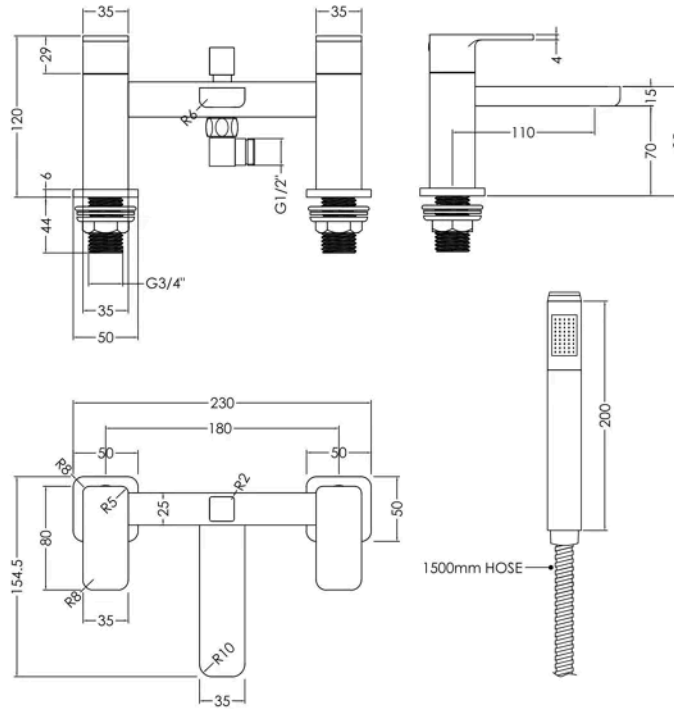

Sales Code: WIN304

Barcode: 5056211898283

Brand: nuie

Description: nuie Windon Chrome Deck Mounted Bath Shower Mixer With Kit

Product Dimensions

Product	136 x 230 x 147mm (H x W x D)
Packaged	205 x 205 x 270mm (H x W x D)
Outer Box	560 x 440 x 430mm (H x W x D)
Nett Weight	2.62 kg
Packaged Weight	2.62 kg

Packaging Details

Label Size (mm)	50 x 100
Label Colour	White
Label Qty	1.0000

Product Details

Country of Origin	China
Product Material	Brass, Brass Abs
Control Type	Manual
WRAS Approved	No
Valve/Cartridge Type	1/4 Turn Ceramic Disc
Colour/Finish	Chrome
Mount Type	Deck
Style	Contemporary
Handle Type	Lever/Square
TMV2 Approved	No
TMV3 Approved	No
Pipe Size	3/4"
Pipe Centres	180
Handset Included	Yes
Hose Included	Yes
Hose Length	1500 mm
Min Operating Pressure	2 Bar
Minimum Operation Pressure	2 Bar
Tap Spout Height	70 mm
Tap Spout Projection	110 mm
Valve / Cartridge Type	1/4 Turn Ceramic Disc
Waste Included	No