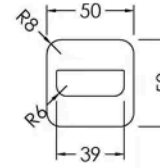

### Product Dimensions

Product	50 x 50 x 200mm (H x W x D)
Packaged	75 x 85 x 280mm (H x W x D)
Outer Box	400 x 370 x 290mm (H x W x D)
Nett Weight	0.79 kg
Packaged Weight	0.79 kg

### Packaging Details

Label Size (mm)	50 x 100
Label Colour	White
Label Qty	1.0000

### Product Details

Country of Origin	China
Product Material	Brass
Control Type	Manual
WRAS Approved	No
Colour/Finish	Chrome
Mount Type	Wall Hung
Style	Contemporary
Handle Type	Square
TMV2 Approved	No
TMV3 Approved	No
Pipe Size	1/2"
Min Operating Pressure	1 Bar
Minimum Operation Pressure	1 Bar
Tap Spout Projection	190 mm
Waste Included	No