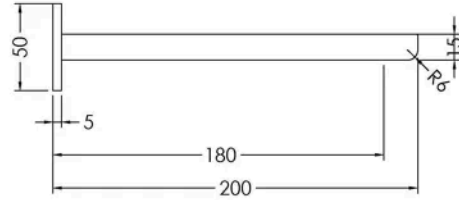

### Product Dimensions

Product	50 x 50 x 200mm (H x W x D)
Packaged	75 x 85 x 280mm (H x W x D)
Outer Box	400 x 370 x 290mm (H x W x D)
Nett Weight	0.79 kg
Packaged Weight	0.79 kg

### Packaging Details

Label Size (mm)	50 x 100
Label Colour	White
Label Qty	1.0000

### Product Details

Country of Origin	China
Product Material	Brass
Control Type	Manual
WRAS Approved	No
Colour/Finish	Chrome
Mount Type	Wall Hung
Style	Contemporary
Handle Type	Square
TMV2 Approved	No
TMV3 Approved	No
Pipe Size	1/2"
Min Operating Pressure	1 Bar
Minimum Operation Pressure	1 Bar
Tap Spout Projection	190 mm
Waste Included	No