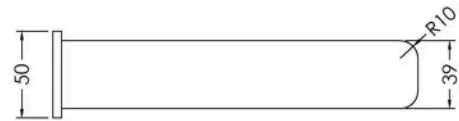

### Product Dimensions

Product	50 x 50 x 200mm (H x W x D)
Packaged	75 x 85 x 280mm (H x W x D)
Outer Box	400 x 370 x 290mm (H x W x D)
Nett Weight	0.79 kg
Packaged Weight	0.79 kg

### Packaging Details

Label Size (mm)	50 x 100
Label Colour	White
Label Qty	1.0000

### Product Details

Country of Origin	China
Product Material	Brass
Control Type	Manual
WRAS Approved	No
Colour/Finish	Chrome
Mount Type	Wall Hung
Style	Contemporary
Handle Type	Square
TMV2 Approved	No
TMV3 Approved	No
Pipe Size	1/2"
Min Operating Pressure	1 Bar
Minimum Operation Pressure	1 Bar
Tap Spout Projection	190 mm
Waste Included	No