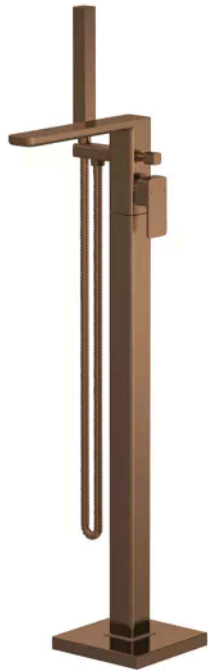

Sales Code: WIN1521

Barcode: 5056678476666

Brand: nuie

Description: nuie Windon Brushed Bronze Freestanding Bath Shower Mixer

Product Dimensions

Product	880 x 180 x 357mm (H x W x D)
Packaged	230 x 420 x 970mm (H x W x D)
Outer Box	400 x 980mm (W x D)
Nett Weight	6.17 kg
Packaged Weight	6.17 kg

Packaging Details

Label Size (mm)	50 x 100
Label Colour	White
Label Qty	1.0000

Product Details

Country of Origin	China
Product Material	Abs, Brass
Control Type	Manual
WRAS Approved	No
Valve/Cartridge Type	Single Lever Cartridge
Colour/Finish	Brushed Bronze
Mount Type	Floor
Style	Contemporary
Handle Type	Lever/Square
Fixings Included	Yes
TMV2 Approved	No
TMV3 Approved	No
Pipe Size	1/2"
Handset Included	Yes
Hose Included	Yes
Hose Length	1500 mm
Min Operating Pressure	3 Bar
Minimum Operation Pressure	3 Bar
Tap Spout Height	865 mm
Tap Spout Projection	245 mm
Tap Tails Included	Yes
Valve / Cartridge Type	Single Lever Cartridge
Waste Included	No