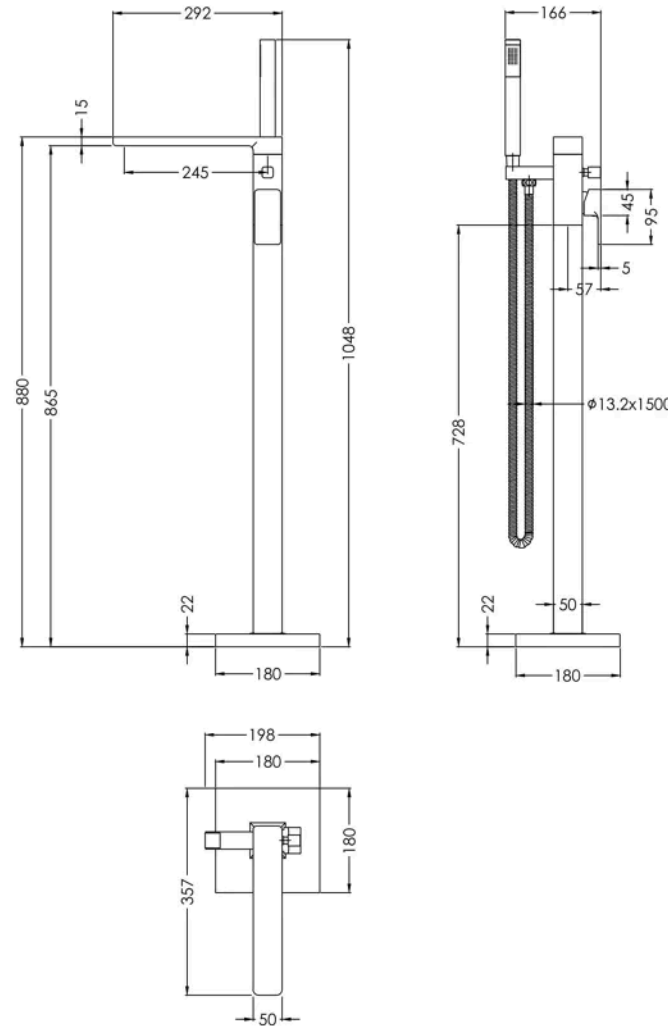

Sales Code: WIN1521

Barcode: 5056678476666

Brand: nuie

Description: nuie Windon Brushed Bronze Freestanding Bath Shower Mixer

Product Dimensions

Product	880 x 180 x 357mm (H x W x D)
Packaged	230 x 420 x 970mm (H x W x D)
Outer Box	400 x 980mm (W x D)
Nett Weight	6.17 kg
Packaged Weight	6.17 kg

Packaging Details

Label Size (mm)	50 x 100
Label Colour	White
Label Qty	1.0000

Product Details

Country of Origin	China
Product Material	Abs, Brass
Control Type	Manual
WRAS Approved	No
Valve/Cartridge Type	Single Lever Cartridge
Colour/Finish	Brushed Bronze
Mount Type	Floor
Style	Contemporary
Handle Type	Lever/Square
Fixings Included	Yes
TMV2 Approved	No
TMV3 Approved	No
Pipe Size	1/2"
Handset Included	Yes
Hose Included	Yes
Hose Length	1500 mm
Min Operating Pressure	3 Bar
Minimum Operation Pressure	3 Bar
Tap Spout Height	865 mm
Tap Spout Projection	245 mm
Tap Tails Included	Yes
Valve / Cartridge Type	Single Lever Cartridge
Waste Included	No