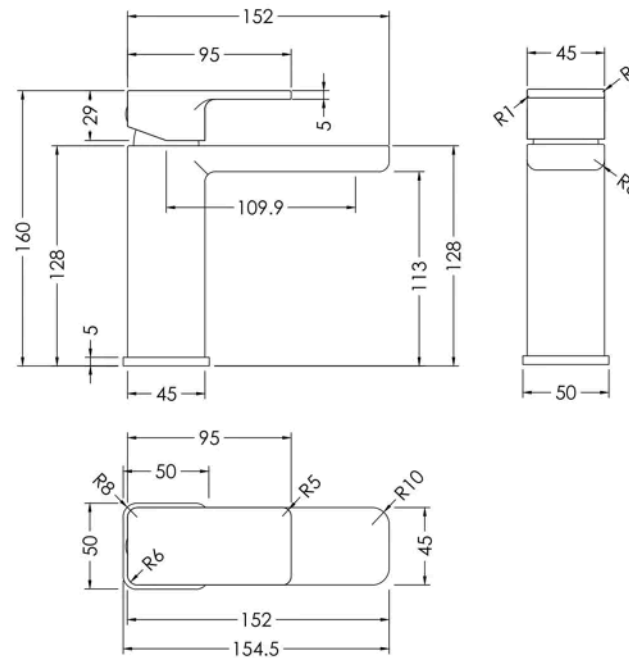

Sales Code: WIN1505

Barcode: 5056678476642

Brand: nuie

Description: nuie Windon Brushed Bronze Mono Basin Mixer With Push Button Waste

Product Dimensions

Product	160 x 50 x 155mm (H x W x D)
Packaged	95 x 225 x 275mm (H x W x D)
Outer Box	500 x 300mm (W x D)
Nett Weight	2.08 kg
Packaged Weight	2.08 kg

Packaging Details

Label Size (mm)	50 x 100
Label Colour	White
Label Qty	1.0000

Product Details

Country of Origin	China
Product Material	Brass
Control Type	Manual
Waste Type	Push Button
WRAS Approved	No
Valve/Cartridge Type	Single Lever Cartridge
Colour/Finish	Brushed Bronze
Mount Type	Deck
Style	Contemporary
Handle Type	Lever/Square
Fixings Included	Yes
TMV2 Approved	No
TMV3 Approved	No
Pipe Size	1/2"
Handset Included	No
Hose Included	No
Min Operating Pressure	0.2 Bar
Minimum Operation Pressure	0 Bar
Tap Spout Height	113 mm
Tap Spout Projection	110 mm
Tap Tails Included	Yes
Valve / Cartridge Type	Single Lever Cartridge
Waste Included	Yes