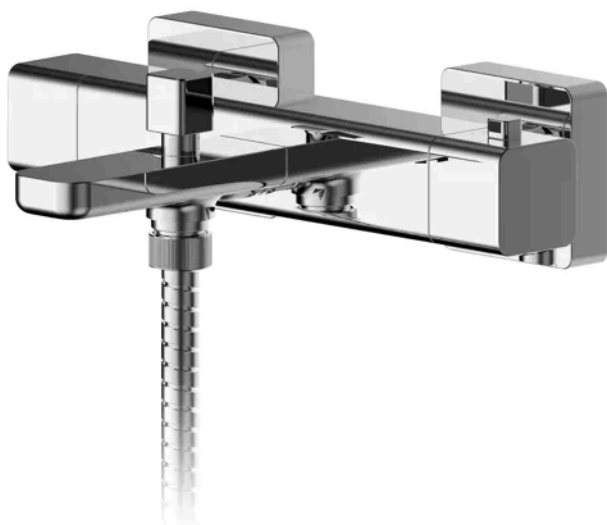

Sales Code: WIN005

Barcode: 5056211898337

Brand: nuie

Description: nuie Windon Chrome Wall Mounted Thermostatic Bath Shower Mixer

Product Dimensions

Product	40 x 252 x 150mm (H x W x D)
Packaged	95 x 220 x 330mm (H x W x D)
Outer Box	500 x 450 x 350mm (H x W x D)
Nett Weight	2.2 kg
Packaged Weight	2.2 kg

Packaging Details

Label Size (mm)	50 x 100
Label Colour	White
Label Qty	1.0000

Product Details

Country of Origin	China
Product Material	Brass, Brass Abs
Control Type	Manual
WRAS Approved	No
Valve/Cartridge Type	1/4 Turn Ceramic Disc
Colour/Finish	Chrome
Mount Type	Wall Hung
Style	Contemporary
Handle Type	Square
TMV2 Approved	No
TMV3 Approved	No
Pipe Size	3/4"
Pipe Centres	150
Handset Included	No
Hose Included	No
Min Operating Pressure	3 Bar
Minimum Operation Pressure	3 Bar
Tap Spout Projection	110 mm
Tap Tails Included	Yes
Valve / Cartridge Type	1/4 Turn Ceramic Disc
Waste Included	No