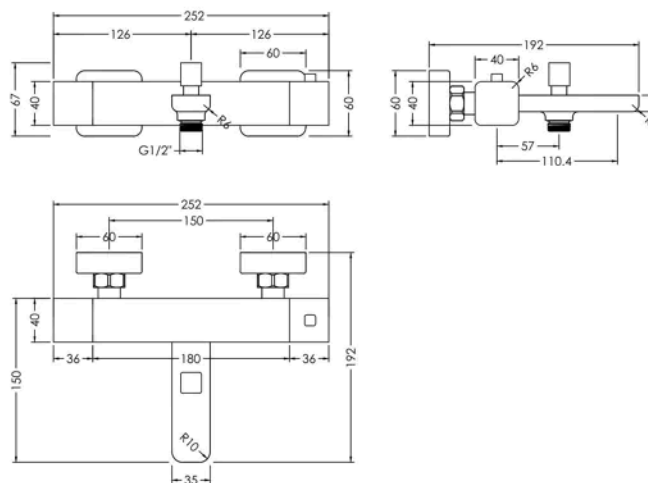

Sales Code: WIN005

Barcode: 5056211898337

Brand: nuie

Description: nuie Windon Chrome Wall Mounted Thermostatic Bath Shower Mixer

Product Dimensions

Product	40 x 252 x 150mm (H x W x D)
Packaged	95 x 220 x 330mm (H x W x D)
Outer Box	500 x 450 x 350mm (H x W x D)
Nett Weight	2.2 kg
Packaged Weight	2.2 kg

Packaging Details

Label Size (mm)	50 x 100
Label Colour	White
Label Qty	1.0000

Product Details

Country of Origin	China
Product Material	Brass, Brass Abs
Control Type	Manual
WRAS Approved	No
Valve/Cartridge Type	1/4 Turn Ceramic Disc
Colour/Finish	Chrome
Mount Type	Wall Hung
Style	Contemporary
Handle Type	Square
TMV2 Approved	No
TMV3 Approved	No
Pipe Size	3/4"
Pipe Centres	150
Handset Included	No
Hose Included	No
Min Operating Pressure	3 Bar
Minimum Operation Pressure	3 Bar
Tap Spout Projection	110 mm
Tap Tails Included	Yes
Valve / Cartridge Type	1/4 Turn Ceramic Disc
Waste Included	No