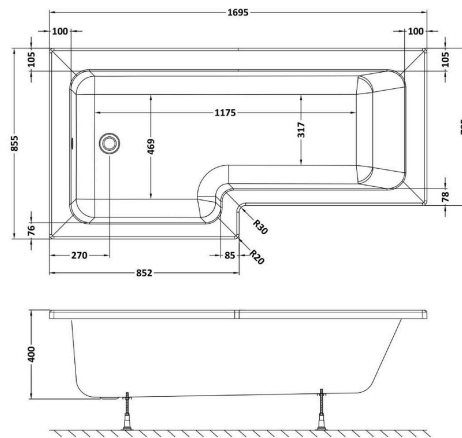

Sales Code: WBS1785L

Barcode: 5056211822318

Brand: nuie

Description: nuie 1700mm Left-Hand Square Shower Bath With Legs

Product Dimensions

Product	400 x 855 x 1695mm (H x W x L)
Packaged	850 x 1700mm (W x D)
Nett Weight	24 kg
Packaged Weight	25 kg

Packaging Details

Label Colour	White
--------------	-------

Product Details

Volume	235 Litre
Country of Origin	Turkey
Product Material	Acrylic
Colour/Finish	White
Style	Contemporary
Fixings Included	No
Bath Panel Included	No
Ce Certified	Yes
Declaration Of Performance	No
Displaced Capacity	165 Litre
Includes Grips	No
Leg Set Included	Yes
Legs Included	Yes
No. Of Tapholes	No Tapholes
Overflow Included	Yes
Tap Included	No
Ukca Certified	No
Waste Included	No