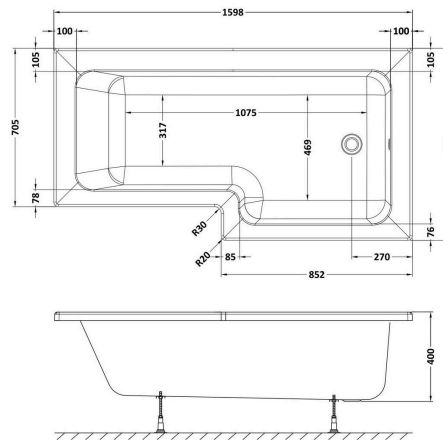

Sales Code: WBS1685R

Barcode: 5056211822301

Brand: nuie

Description: nuie 1600mm Right-Hand Square Shower Bath With Legs

Product Dimensions

Product	400 x 855 x 1598mm (H x W x L)
Packaged	850 x 1600mm (W x D)
Nett Weight	23.5 kg
Packaged Weight	23.5 kg

Packaging Details

Label Colour	White
--------------	-------

Product Details

Volume	200 Litre
Country of Origin	Turkey
Product Material	Acrylic
Colour/Finish	White
Style	Contemporary
Fixings Included	No
Bath Panel Included	No
Ce Certified	Yes
Declaration Of Performance	No
Displaced Capacity	130 Litre
Includes Grips	No
Leg Set Included	Yes
Legs Included	Yes
No. Of Tapholes	No Tapholes
Overflow Included	Yes
Tap Included	No
Ukca Certified	No
Waste Included	No