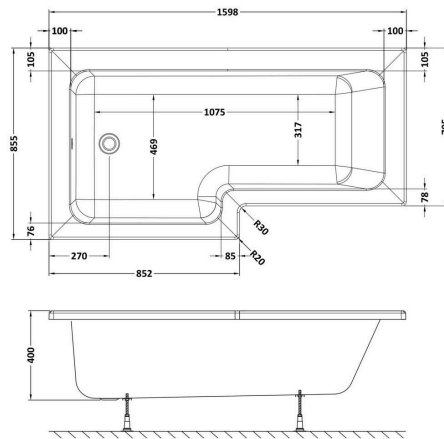

Sales Code: WBS1685L

Barcode: 5056211822295

Brand: nuie

Description: nuie 1600mm Left-Hand Square Shower Bath With Legs

Product Dimensions

Product	400 x 855 x 1598mm (H x W x L)
Packaged	850 x 1600mm (W x D)
Nett Weight	23.5 kg
Packaged Weight	23.5 kg

Packaging Details

Label Colour	White
--------------	-------

Product Details

Volume	200 Litre
Country of Origin	Turkey
Product Material	Acrylic
Colour/Finish	White
Style	Contemporary
Fixings Included	No
Bath Panel Included	No
Ce Certified	Yes
Declaration Of Performance	No
Displaced Capacity	130 Litre
Includes Grips	No
Leg Set Included	Yes
Legs Included	Yes
No. Of Tapholes	No Tapholes
Overflow Included	Yes
Tap Included	No
Ukca Certified	No
Waste Included	No