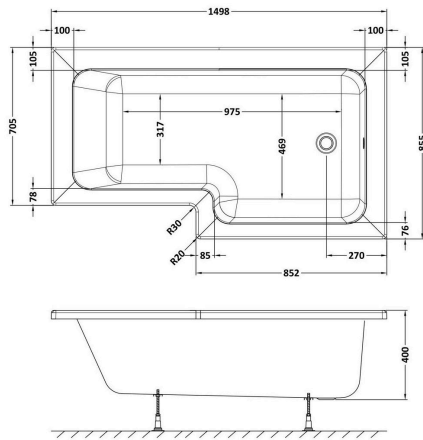

**Sales Code:** WBS1585R

**Barcode:** 5056211822288

**Brand:** nuie

**Description:** nuie 1500mm Right-Hand Square Shower Bath With Legs

### Product Dimensions

Product	400 x 855 x 1498mm (H x W x L)
Packaged	850 x 1500mm (W x D)
Nett Weight	23 kg
Packaged Weight	24 kg

### Packaging Details

Label Colour	White
--------------	-------

### Product Details

Volume	200 Litre
Country of Origin	Turkey
Product Material	Acrylic
Colour/Finish	White
Style	Contemporary
Fixings Included	No
Bath Panel Included	No
Ce Certified	Yes
Declaration Of Performance	No
Displaced Capacity	130 Litre
Includes Grips	No
Leg Set Included	Yes
Legs Included	Yes
No. Of Tapholes	No Tapholes
Overflow Included	Yes
Tap Included	No
Ukca Certified	No
Waste Included	No