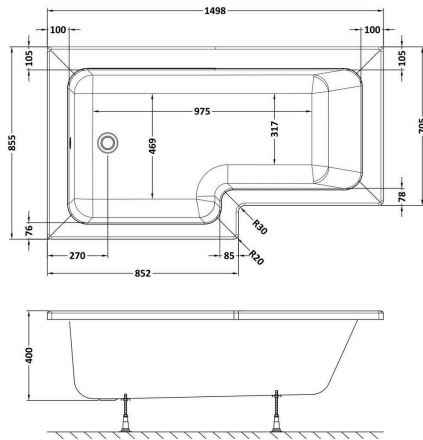

Sales Code: WBS1585L

Barcode: 5056211822271

Brand: nuie

Description: nuie 1500mm Left-Hand Square Shower Bath With Legs

Product Dimensions

Product	400 x 855 x 1498mm (H x W x L)
Packaged	850 x 1500mm (W x D)
Nett Weight	23 kg
Packaged Weight	24 kg

Packaging Details

Label Colour	White
--------------	-------

Product Details

Volume	200 Litre
Country of Origin	Turkey
Product Material	Acrylic
Colour/Finish	White
Style	Contemporary
Fixings Included	No
Bath Panel Included	No
Ce Certified	Yes
Declaration Of Performance	No
Displaced Capacity	130 Litre
Includes Grips	No
Leg Set Included	Yes
Legs Included	Yes
No. Of Tapholes	No Tapholes
Overflow Included	Yes
Tap Included	No
Ukca Certified	No
Waste Included	No