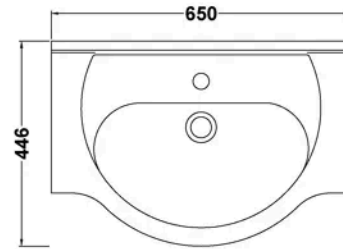

**Sales Code:** VTY650

**Barcode:** 5055146173571

**Brand:** nuie

**Description:** nuie Mayford 650mm Gloss White 2 Door Floor Standing Cabinet With U-Shaped Basin

### Product Dimensions

Product	836 x 650 x 446mm (H x W x D)
Packaged	550 x 550 x 550mm (H x W x D)
Nett Weight	39 kg
Packaged Weight	39 kg

### Product Details

Country of Origin	China
Product Material	Mfc Painted Gloss
Colour/Finish	Gloss White
Mount Type	Floor
Style	Contemporary
Handle Type	D Shape
Construction Method	Cam & Wood Dowel
Construction Type	Rigid
Fsc Certified	Yes
Handles Included	Yes
Inner Bowl Depth	265 mm
Inner Bowl Height	115 mm
Inner Bowl Width	460 mm
Leg Set Included	No
Legs Included	No
Material Thickness	16 mm
No. Doors	2
No. Of Tapholes	1
No. Shelves	1
Number Of Bowls	1
Number Of Shelves	1
Overflow Included	Yes
Tap Included	No
Waste Included	No
Waste Shroud	No