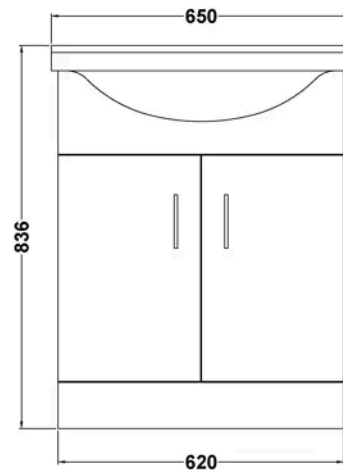

**Sales Code:** VTY650

**Barcode:** 5055146173571

**Brand:** nuie

**Description:** nuie Mayford 650mm Gloss White 2 Door Floor Standing Cabinet With U-Shaped Basin

### Product Dimensions

Product	836 x 650 x 446mm (H x W x D)
Packaged	550 x 550 x 550mm (H x W x D)
Nett Weight	39 kg
Packaged Weight	39 kg

### Product Details

Country of Origin	China
Product Material	Mfc Painted Gloss
Colour/Finish	Gloss White
Mount Type	Floor
Style	Contemporary
Handle Type	D Shape
Construction Method	Cam & Wood Dowel
Construction Type	Rigid
Fsc Certified	Yes
Handles Included	Yes
Inner Bowl Depth	265 mm
Inner Bowl Height	115 mm
Inner Bowl Width	460 mm
Leg Set Included	No
Legs Included	No
Material Thickness	16 mm
No. Doors	2
No. Of Tapholes	1
No. Shelves	1
Number Of Bowls	1
Number Of Shelves	1
Overflow Included	Yes
Tap Included	No
Waste Included	No
Waste Shroud	No