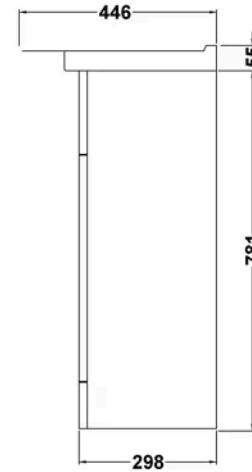

**Sales Code:** VTY650

**Barcode:** 5055146173571

**Brand:** nuie

**Description:** nuie Mayford 650mm Gloss White 2 Door Floor Standing Cabinet With U-Shaped Basin

### Product Dimensions

Product	836 x 650 x 446mm (H x W x D)
Packaged	550 x 550 x 550mm (H x W x D)
Nett Weight	39 kg
Packaged Weight	39 kg

### Product Details

Country of Origin	China
Product Material	Mfc Painted Gloss
Colour/Finish	Gloss White
Mount Type	Floor
Style	Contemporary
Handle Type	D Shape
Construction Method	Cam & Wood Dowel
Construction Type	Rigid
Fsc Certified	Yes
Handles Included	Yes
Inner Bowl Depth	265 mm
Inner Bowl Height	115 mm
Inner Bowl Width	460 mm
Leg Set Included	No
Legs Included	No
Material Thickness	16 mm
No. Doors	2
No. Of Tapholes	1
No. Shelves	1
Number Of Bowls	1
Number Of Shelves	1
Overflow Included	Yes
Tap Included	No
Waste Included	No
Waste Shroud	No