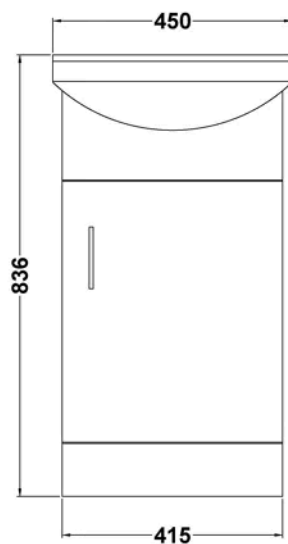

Sales Code: VTY450

Barcode: 5055146168607

Brand: nuie

Description: nuie Mayford 450mm Gloss White 1 Door Floor Standing Cabinet With U-Shaped Basin

Product Dimensions

| | |
|-----------------|-------------------------------|
| Product | 836 x 450 x 440mm (H x W x D) |
| Packaged | 550 x 550 x 550mm (H x W x D) |
| Nett Weight | 27 kg |
| Packaged Weight | 27 kg |

Product Details

| | |
|---------------------|-------------------|
| Country of Origin | China |
| Product Material | Mfc Painted Gloss |
| Colour/Finish | Gloss White |
| Mount Type | Floor |
| Style | Contemporary |
| Handle Type | D Shape |
| Construction Method | Cam & Wood Dowel |
| Construction Type | Rigid |
| Fsc Certified | Yes |
| Handles Included | Yes |
| Inner Bowl Depth | 225 mm |
| Inner Bowl Height | 140 mm |
| Inner Bowl Width | 385 mm |
| Leg Set Included | No |
| Legs Included | No |
| Material Thickness | 16 mm |
| No. Doors | 1 |
| No. Of Tapholes | 1 |
| No. Shelves | 1 |
| Number Of Bowls | 1 |
| Number Of Shelves | 1 |
| Overflow Included | Yes |
| Tap Included | No |
| Waste Included | No |
| Waste Shroud | No |