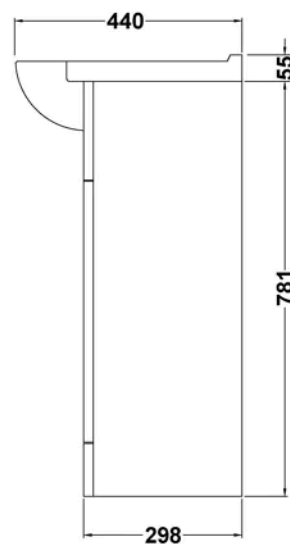

Sales Code: VTY450

Barcode: 5055146168607

Brand: nuie

Description: nuie Mayford 450mm Gloss White 1 Door Floor Standing Cabinet With U-Shaped Basin

Product Dimensions

| | |
|-----------------|-------------------------------|
| Product | 836 x 450 x 440mm (H x W x D) |
| Packaged | 550 x 550 x 550mm (H x W x D) |
| Nett Weight | 27 kg |
| Packaged Weight | 27 kg |

Product Details

| | |
|---------------------|-------------------|
| Country of Origin | China |
| Product Material | Mfc Painted Gloss |
| Colour/Finish | Gloss White |
| Mount Type | Floor |
| Style | Contemporary |
| Handle Type | D Shape |
| Construction Method | Cam & Wood Dowel |
| Construction Type | Rigid |
| Fsc Certified | Yes |
| Handles Included | Yes |
| Inner Bowl Depth | 225 mm |
| Inner Bowl Height | 140 mm |
| Inner Bowl Width | 385 mm |
| Leg Set Included | No |
| Legs Included | No |
| Material Thickness | 16 mm |
| No. Doors | 1 |
| No. Of Tapholes | 1 |
| No. Shelves | 1 |
| Number Of Bowls | 1 |
| Number Of Shelves | 1 |
| Overflow Included | Yes |
| Tap Included | No |
| Waste Included | No |
| Waste Shroud | No |