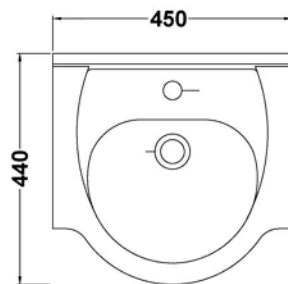

Sales Code: VTY450

Barcode: 5055146168607

Brand: nuie

Description: nuie Mayford 450mm Gloss White 1 Door Floor Standing Cabinet With U-Shaped Basin

Product Dimensions

| | |
|-----------------|-------------------------------|
| Product | 836 x 450 x 440mm (H x W x D) |
| Packaged | 550 x 550 x 550mm (H x W x D) |
| Nett Weight | 27 kg |
| Packaged Weight | 27 kg |

Product Details

| | |
|---------------------|-------------------|
| Country of Origin | China |
| Product Material | Mfc Painted Gloss |
| Colour/Finish | Gloss White |
| Mount Type | Floor |
| Style | Contemporary |
| Handle Type | D Shape |
| Construction Method | Cam & Wood Dowel |
| Construction Type | Rigid |
| Fsc Certified | Yes |
| Handles Included | Yes |
| Inner Bowl Depth | 225 mm |
| Inner Bowl Height | 140 mm |
| Inner Bowl Width | 385 mm |
| Leg Set Included | No |
| Legs Included | No |
| Material Thickness | 16 mm |
| No. Doors | 1 |
| No. Of Tapholes | 1 |
| No. Shelves | 1 |
| Number Of Bowls | 1 |
| Number Of Shelves | 1 |
| Overflow Included | Yes |
| Tap Included | No |
| Waste Included | No |
| Waste Shroud | No |