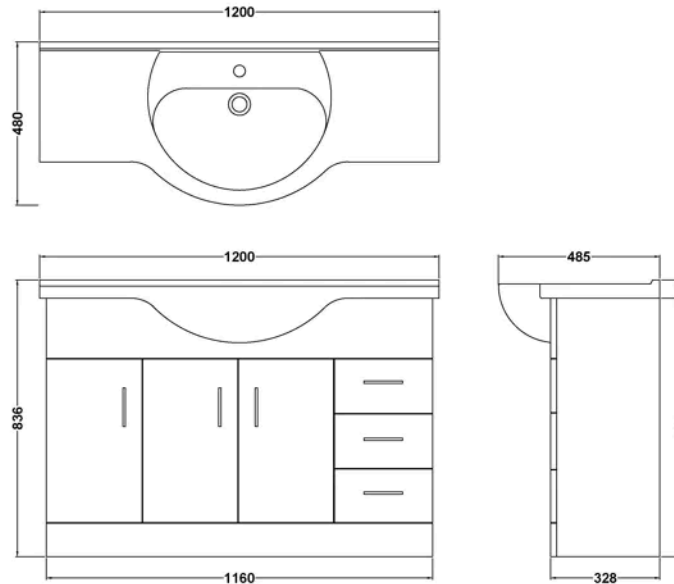

**Sales Code:**  
VTY1200

**Barcode:** 5055146175315

**Brand:** nuie

**Description:** nuie Mayford 1200mm Gloss White 3 Door 3 Drawer Floor Standing Cabinet With U-Shaped Basin

### Product Dimensions

Product	836 x 1200 x 480mm (H x W x D)
Packaged	550 x 550 x 550mm (H x W x D)
Nett Weight	0.55 kg
Packaged Weight	0.55 kg

### Product Details

Country of Origin	China
Product Material	Mfc Painted Gloss
Colour/Finish	Gloss White
Mount Type	Floor
Style	Contemporary
Handle Type	D Shape
Construction Method	Cam & Wood Dowel
Construction Type	Rigid
Drawer Type	16mm MFC Non-Soft-close
Fsc Certified	Yes
Handles Included	Yes
Inner Bowl Depth	295 mm
Inner Bowl Height	145 mm
Inner Bowl Width	510 mm
Leg Set Included	No
Legs Included	No
Material Thickness	16 mm
No. Doors	3
No. Drawers	3
No. Of Tapholes	1
No. Shelves	2
Number Of Bowls	1
Number Of Shelves	2
Overflow Included	Yes
Tap Included	No
Waste Included	No
Waste Shroud	No