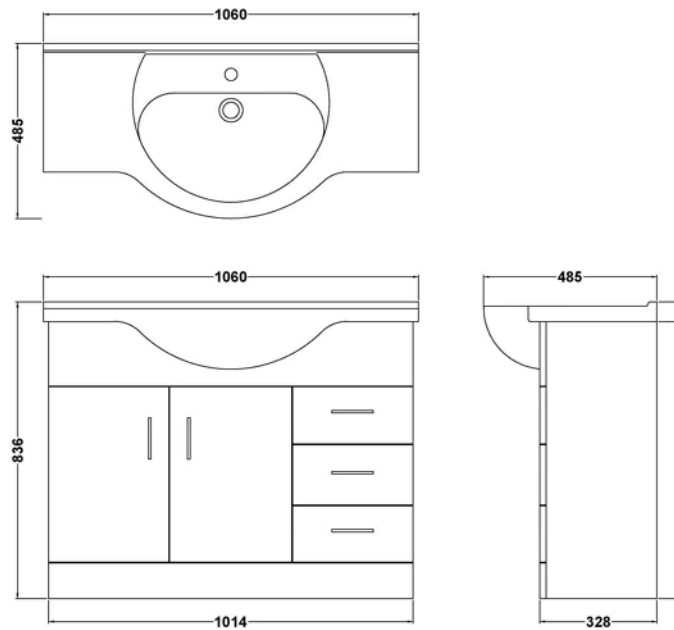

Sales Code:
VTY1050

Barcode: 5055146168645

Brand: nuie

Description: nuie Mayford 1050mm Gloss White 2 Door 3 Drawer Floor Standing Cabinet With U-Shaped Basin

Product Dimensions

| | |
|-----------------|--------------------------------|
| Product | 836 x 1060 x 485mm (H x W x D) |
| Packaged | 550 x 550 x 550mm (H x W x D) |
| Nett Weight | 64.59 kg |
| Packaged Weight | 64.59 kg |

Product Details

| | |
|---------------------|-------------------------|
| Country of Origin | China |
| Product Material | Mfc Painted Gloss |
| Colour/Finish | Gloss White |
| Mount Type | Floor |
| Style | Contemporary |
| Handle Type | D Shape |
| Construction Method | Cam & Wood Dowel |
| Construction Type | Rigid |
| Drawer Type | 16mm MFC Non-Soft-close |
| Fsc Certified | Yes |
| Handles Included | Yes |
| Inner Bowl Depth | 295 mm |
| Inner Bowl Height | 145 mm |
| Inner Bowl Width | 510 mm |
| Leg Set Included | No |
| Legs Included | No |
| Material Thickness | 16 mm |
| No. Doors | 2 |
| No. Drawers | 3 |
| No. Of Tapholes | 1 |
| No. Shelves | 1 |
| Number Of Bowls | 1 |
| Number Of Shelves | 1 |
| Overflow Included | Yes |
| Tap Included | No |
| Waste Included | No |
| Waste Shroud | No |