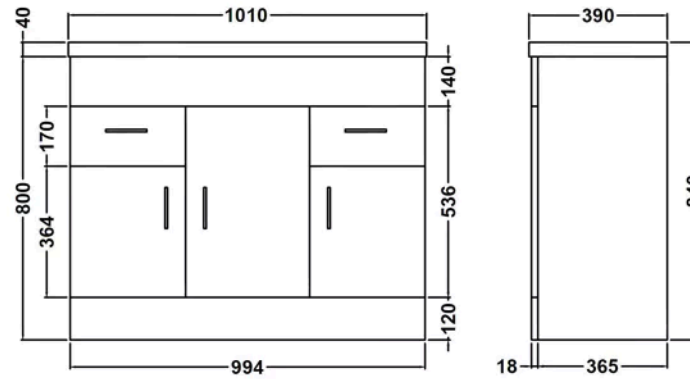

Sales Code: VTNB1000

Barcode: 5055369048021

Brand: nuie

Description: nuie Eden 1000mm Gloss White 3 Door 2 Drawer Floor Standing Cabinet With Basin

Product Dimensions

Product	840 x 1010 x 390mm (H x W x D)
Packaged	550 x 550 x 550mm (H x W x D)
Nett Weight	0.55 kg
Packaged Weight	0.55 kg

Product Details

Country of Origin	China
Product Material	Mfc Painted Gloss
Colour/Finish	Gloss White
Mount Type	Floor
Style	Contemporary
Handle Type	D Shape
Construction Method	Cam & Wood Dowel
Construction Type	Rigid
Drawer Type	16mm MFC Soft Close
Fsc Certified	Yes
Handles Included	Yes
Inner Bowl Depth	230 mm
Inner Bowl Height	135 mm
Inner Bowl Width	640 mm
Leg Set Included	No
Legs Included	No
Material Thickness	16 mm
No. Doors	3
No. Drawers	2
No. Of Tapholes	1
No. Shelves	3
Number Of Bowls	1
Number Of Shelves	3
Overflow Included	Yes
Tap Included	No
Waste Included	No
Waste Shroud	No