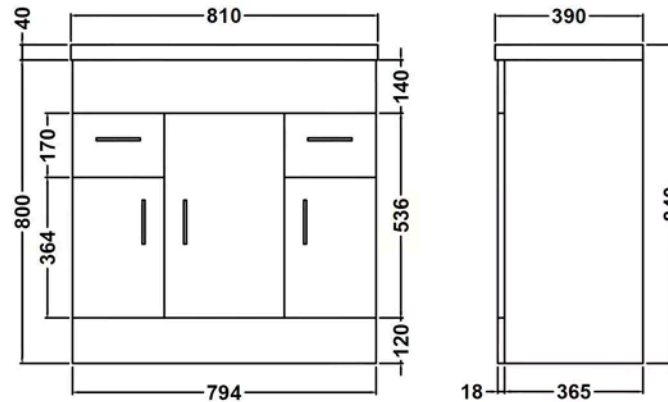

Sales Code: VTMW800E

Barcode: 5055275867327

Brand: nuie

Description: nuie Eden 800mm Gloss White 3 Door 2 Drawer Floor Standing Cabinet With Basin

Product Dimensions

Product	818 x 805 x 400mm (H x W x D)
Packaged	550 x 550 x 550mm (H x W x D)
Nett Weight	53 kg
Packaged Weight	53 kg

Product Details

Country of Origin	China
Product Material	Mfc Painted Gloss
Colour/Finish	Gloss White
Mount Type	Floor
Style	Contemporary
Handle Type	D Shape
Construction Method	Cam & Wood Dowel
Construction Type	Rigid
Drawer Type	16mm MFC Soft Close
Fsc Certified	Yes
Handles Included	Yes
Inner Bowl Depth	220 mm
Inner Bowl Height	125 mm
Inner Bowl Width	800 mm
Leg Set Included	No
Legs Included	No
Material Thickness	16 mm
No. Doors	3
No. Drawers	2
No. Of Tapholes	1
No. Shelves	3
Number Of Bowls	1
Number Of Shelves	3
Overflow Included	Yes
Tap Included	No
Waste Included	No
Waste Shroud	No