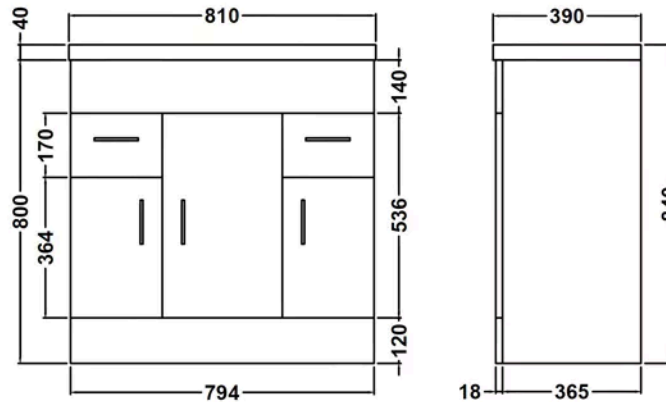

Sales Code: VTMW800

Barcode: 5055146195016

Brand: nuie

Description: nuie Eden 800mm Gloss White 3 Door 2 Drawer Floor Standing Cabinet With Basin

Product Dimensions

Product	840 x 810 x 390mm (H x W x D)
Packaged	550 x 550 x 550mm (H x W x D)
Nett Weight	53 kg
Packaged Weight	53 kg

Product Details

Country of Origin	China
Product Material	Mfc Painted Gloss
Colour/Finish	Gloss White
Mount Type	Floor
Style	Contemporary
Handle Type	D Shape
Construction Method	Cam & Wood Dowel
Construction Type	Rigid
Drawer Type	16mm MFC Soft Close
Fsc Certified	Yes
Handles Included	Yes
Inner Bowl Depth	210 mm
Inner Bowl Height	125 mm
Inner Bowl Width	435 mm
Leg Set Included	No
Legs Included	No
Material Thickness	16 mm
No. Doors	3
No. Drawers	2
No. Of Tapholes	1
No. Shelves	3
Number Of Bowls	1
Number Of Shelves	3
Overflow Included	Yes
Tap Included	No
Waste Included	No
Waste Shroud	No