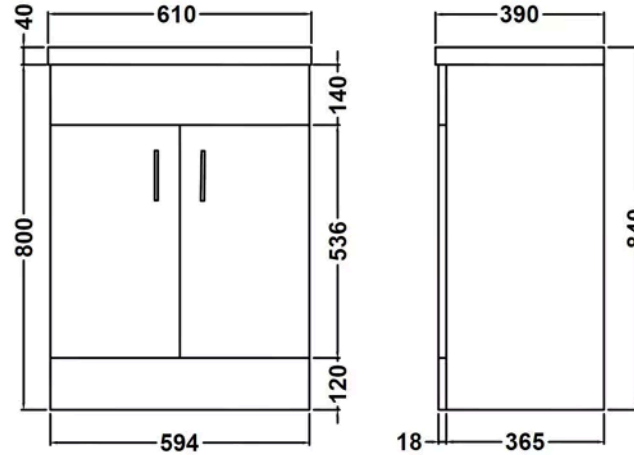

**Sales Code:** VTMW600E

**Barcode:** 5055275868102

**Brand:** nuie

**Description:** nuie Eden 600mm Gloss White 2 Door Floor Standing Cabinet With Basin

### Product Dimensions

Product	818 x 605 x 400mm (H x W x D)
Packaged	550 x 550 x 550mm (H x W x D)
Nett Weight	0.1 kg
Packaged Weight	0.1 kg

### Product Details

Country of Origin	China
Product Material	Mfc Painted Gloss
Colour/Finish	Gloss White
Mount Type	Floor
Style	Contemporary
Handle Type	D Shape
Construction Method	Cam & Wood Dowel
Construction Type	Rigid
Fsc Certified	Yes
Handles Included	Yes
Inner Bowl Depth	220 mm
Inner Bowl Height	125 mm
Inner Bowl Width	600 mm
Leg Set Included	No
Legs Included	No
Material Thickness	16 mm
No. Doors	2
No. Of Tapholes	1
No. Shelves	1
Number Of Bowls	1
Number Of Shelves	1
Overflow Included	Yes
Tap Included	No
Waste Included	No
Waste Shroud	No