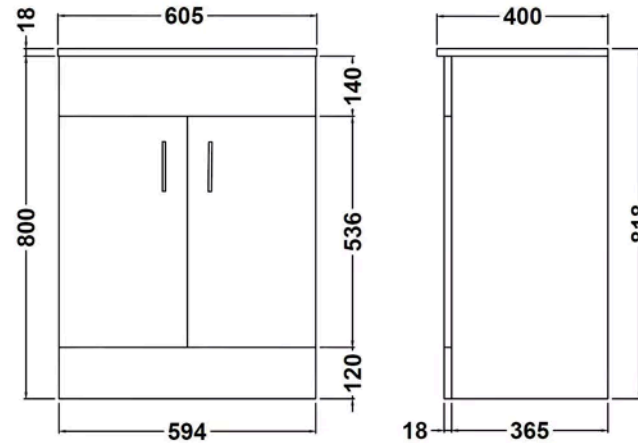

Sales Code: VTMW600

Barcode: 5055146195009

Brand: nuie

Description: nuie Eden 600mm Gloss White 2 Door Floor Standing Cabinet With Basin

Product Dimensions

Product	840 x 610 x 390mm (H x W x D)
Packaged	550 x 550 x 550mm (H x W x D)
Nett Weight	34 kg
Packaged Weight	34 kg

Product Details

Country of Origin	China
Product Material	Mfc Painted Gloss
Colour/Finish	Gloss White
Mount Type	Floor
Style	Contemporary
Handle Type	D Shape
Construction Method	Cam & Wood Dowel
Construction Type	Rigid
Fsc Certified	Yes
Handles Included	Yes
Inner Bowl Depth	220 mm
Inner Bowl Height	130 mm
Inner Bowl Width	440 mm
Leg Set Included	No
Legs Included	No
Material Thickness	16 mm
No. Doors	2
No. Of Tapholes	1
No. Shelves	1
Number Of Bowls	1
Number Of Shelves	1
Overflow Included	Yes
Tap Included	No
Waste Included	No
Waste Shroud	No