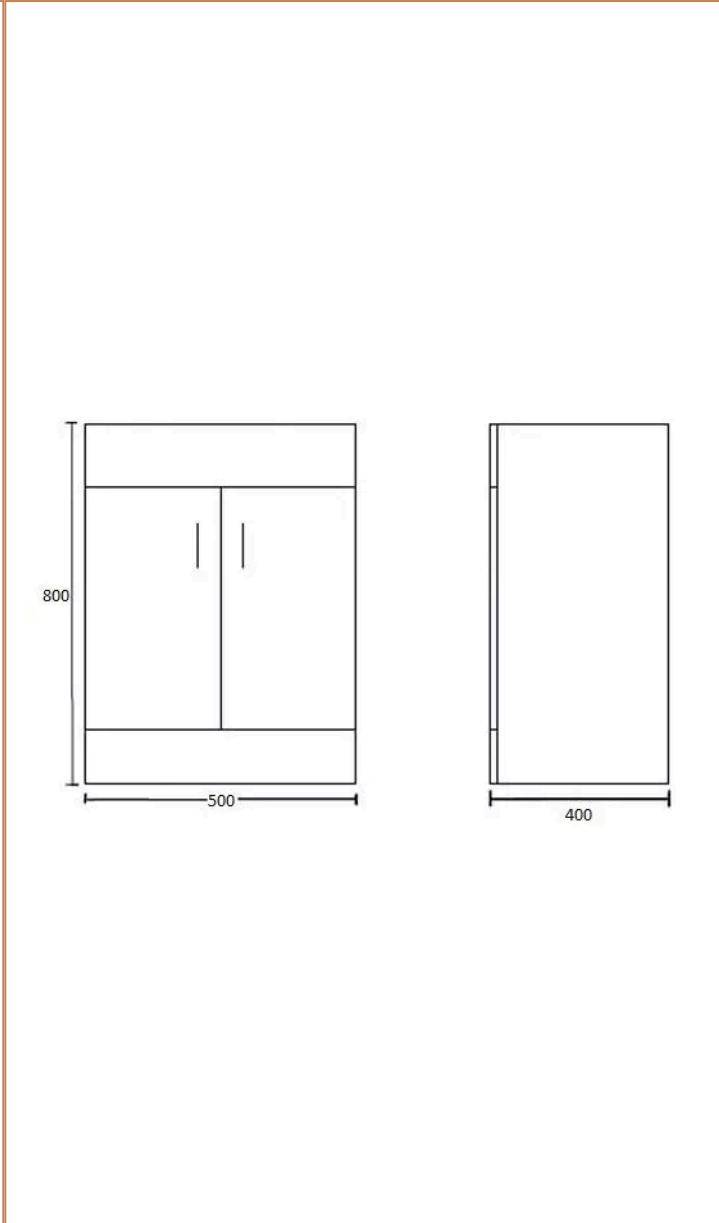

**Sales Code:** VTMW500E

**Barcode:** 5055275888902

**Brand:** nuie

**Description:** nuie Eden 500mm Gloss White 2 Door Floor Standing Cabinet With Basin

**Product Dimensions**

Product	818 x 505 x 400mm (H x W x D)
Nett Weight	0 kg
Packaged Weight	0 kg

**Product Details**

Country of Origin	United Kingdom
Product Material	Mfc Painted Gloss
Colour/Finish	Gloss White
Mount Type	Floor
Style	Contemporary
Handle Type	D Shape
Construction Method	Cam & Wood Dowel
Construction Type	Rigid
Fsc Certified	Yes
Handles Included	Yes
Inner Bowl Depth	220 mm
Inner Bowl Height	125 mm
Inner Bowl Width	500 mm
Leg Set Included	No
Legs Included	No
Material Thickness	16 mm
No. Doors	2
No. Of Tapholes	1
No. Shelves	1
Number Of Bowls	1
Number Of Shelves	1
Overflow Included	Yes
Tap Included	No
Waste Included	No