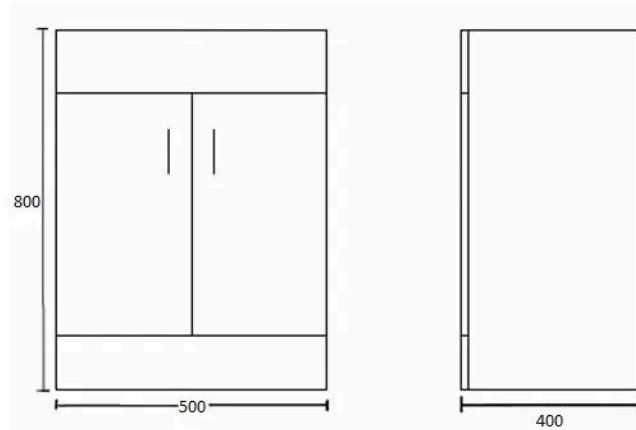

Sales Code: VTMW500

Barcode: 5055275888896

Brand: nuie

Description: nuie Eden 500mm Gloss White 2 Door Floor Standing Cabinet With Basin

Product Dimensions

Product	840 x 510 x 390mm (H x W x D)
Nett Weight	0 kg
Packaged Weight	0 kg

Product Details

Country of Origin	United Kingdom
Product Material	Mfc Painted Gloss
Colour/Finish	Gloss White
Mount Type	Floor
Style	Contemporary
Handle Type	D Shape
Construction Method	Cam & Wood Dowel
Construction Type	Rigid
Fsc Certified	Yes
Handles Included	Yes
Inner Bowl Depth	220 mm
Inner Bowl Height	120 mm
Inner Bowl Width	345 mm
Leg Set Included	No
Legs Included	No
Material Thickness	16 mm
No. Doors	2
No. Of Tapholes	1
No. Shelves	1
Number Of Bowls	1
Number Of Shelves	1
Overflow Included	Yes
Tap Included	No
Waste Included	No