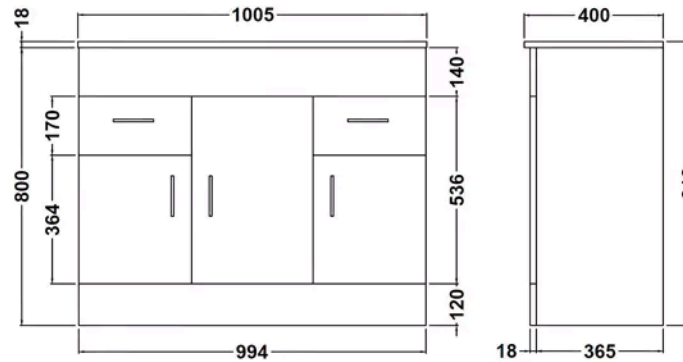

**Sales Code:** VTMW1000

**Barcode:** 5055146195023

**Brand:** nuie

**Description:** nuie Eden 1000mm Gloss White 3 Door 2 Drawer Floor Standing Cabinet With Basin

### Product Dimensions

Product	818 x 1005 x 400mm (H x W x D)
Packaged	550 x 550 x 550mm (H x W x D)
Nett Weight	60.9 kg
Packaged Weight	60.9 kg

### Product Details

Country of Origin	China
Product Material	Mfc Painted Gloss
Colour/Finish	Gloss White
Mount Type	Floor
Style	Contemporary
Handle Type	D Shape
Construction Method	Cam & Wood Dowel
Construction Type	Rigid
Drawer Type	16mm MFC Soft Close
Fsc Certified	Yes
Handles Included	Yes
Inner Bowl Height	120 mm
Leg Set Included	No
Legs Included	No
Material Thickness	16 mm
No. Doors	3
No. Drawers	2
No. Of Tapholes	1
No. Shelves	3
Number Of Bowls	1
Number Of Shelves	3
Overflow Included	Yes
Tap Included	No
Waste Included	No
Waste Shroud	No