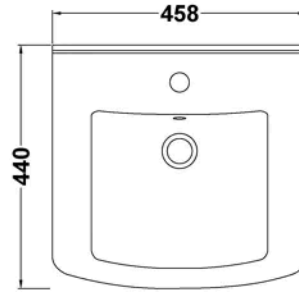

**Sales Code:** VTM450

**Barcode:** 5055369071043

**Brand:** nuie

**Description:** nuie Mayford 450mm Gloss White 1 Door Floor Standing Cabinet With Square Basin

### Product Dimensions

Product	836 x 458 x 440mm (H x W x D)
Packaged	550 x 550 x 550mm (H x W x D)
Nett Weight	0.55 kg
Packaged Weight	0.55 kg

### Product Details

Country of Origin	China
Product Material	Mfc Painted Gloss
Colour/Finish	Gloss White
Mount Type	Floor
Style	Contemporary
Handle Type	D Shape
Construction Method	Cam & Wood Dowel
Construction Type	Rigid
Fsc Certified	Yes
Handles Included	Yes
Inner Bowl Depth	265 mm
Inner Bowl Height	110 mm
Inner Bowl Width	325 mm
Leg Set Included	No
Legs Included	No
Material Thickness	16 mm
No. Doors	1
No. Of Tapholes	1
No. Shelves	1
Number Of Bowls	1
Number Of Shelves	1
Overflow Included	Yes
Tap Included	No
Waste Included	No
Waste Shroud	No