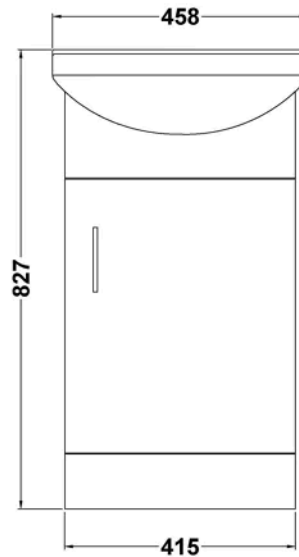

**Sales Code:** VTM450

**Barcode:** 5055369071043

**Brand:** nuie

**Description:** nuie Mayford 450mm Gloss White 1 Door Floor Standing Cabinet With Square Basin

### Product Dimensions

Product	836 x 458 x 440mm (H x W x D)
Packaged	550 x 550 x 550mm (H x W x D)
Nett Weight	0.55 kg
Packaged Weight	0.55 kg

### Product Details

Country of Origin	China
Product Material	Mfc Painted Gloss
Colour/Finish	Gloss White
Mount Type	Floor
Style	Contemporary
Handle Type	D Shape
Construction Method	Cam & Wood Dowel
Construction Type	Rigid
Fsc Certified	Yes
Handles Included	Yes
Inner Bowl Depth	265 mm
Inner Bowl Height	110 mm
Inner Bowl Width	325 mm
Leg Set Included	No
Legs Included	No
Material Thickness	16 mm
No. Doors	1
No. Of Tapholes	1
No. Shelves	1
Number Of Bowls	1
Number Of Shelves	1
Overflow Included	Yes
Tap Included	No
Waste Included	No
Waste Shroud	No