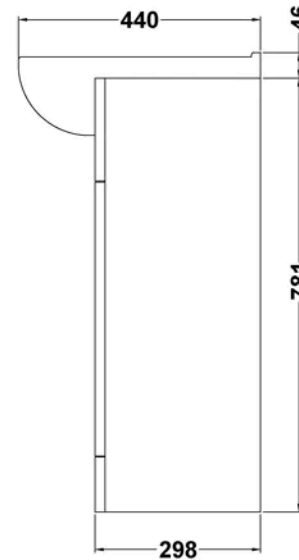

**Sales Code:** VTM450

**Barcode:** 5055369071043

**Brand:** nuie

**Description:** nuie Mayford 450mm Gloss White 1 Door Floor Standing Cabinet With Square Basin

### Product Dimensions

Product	836 x 458 x 440mm (H x W x D)
Packaged	550 x 550 x 550mm (H x W x D)
Nett Weight	0.55 kg
Packaged Weight	0.55 kg

### Product Details

Country of Origin	China
Product Material	Mfc Painted Gloss
Colour/Finish	Gloss White
Mount Type	Floor
Style	Contemporary
Handle Type	D Shape
Construction Method	Cam & Wood Dowel
Construction Type	Rigid
Fsc Certified	Yes
Handles Included	Yes
Inner Bowl Depth	265 mm
Inner Bowl Height	110 mm
Inner Bowl Width	325 mm
Leg Set Included	No
Legs Included	No
Material Thickness	16 mm
No. Doors	1
No. Of Tapholes	1
No. Shelves	1
Number Of Bowls	1
Number Of Shelves	1
Overflow Included	Yes
Tap Included	No
Waste Included	No
Waste Shroud	No