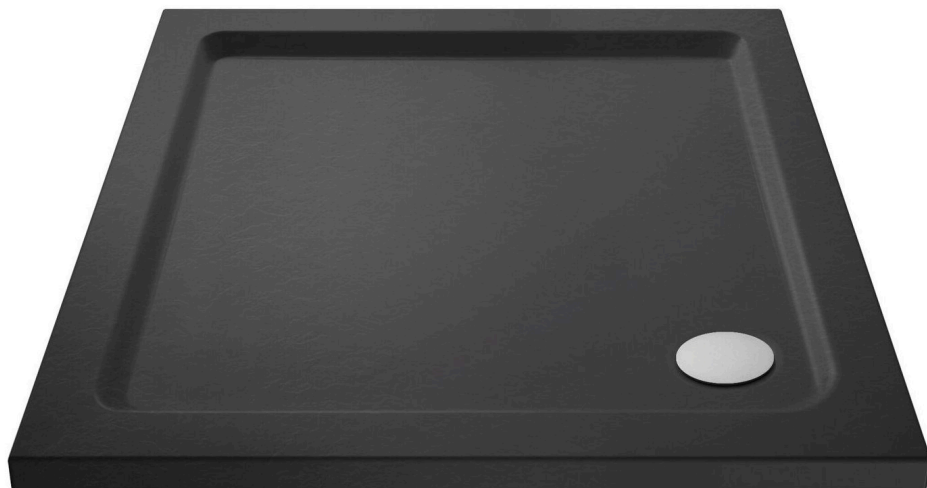

Sales Code: TR71002

Barcode: 5056211813057

Brand: nuie

Description: 700mm Slate Grey Slimline Square Shower Tray

Product Dimensions

Product	40 x 700 x 700mm (H x W x L)
Packaged	85 x 740 x 740mm (H x W x D)
Nett Weight	15.5 kg
Packaged Weight	15.8 kg

Product Details

Country of Origin	United Kingdom
Product Material	Acrylic Capped Abs Caco3 And Pu
Colour/Finish	Grey Slate
Style	Contemporary
Ce Certified	Yes
Leg Set Included	No
Legs Included	No
Raised Edge	Yes
Slip Resistant	No
Waste Included	No
Waste Size Required	90mm