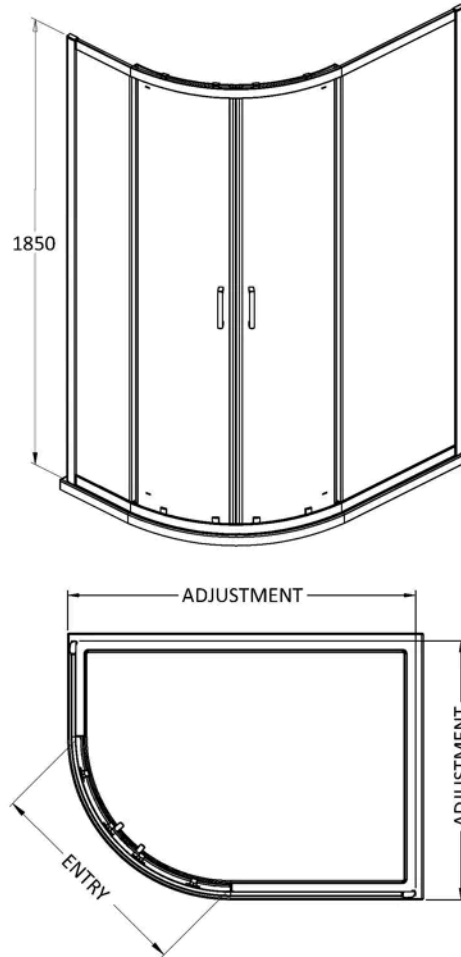

Sales Code: SQU128BP

Barcode: 5056462643496

Brand: nuie

Description: Nuie Rene 1180mm Framed Matt Black Offset Quadrant Shower Enclosure

Product Dimensions

Product	1850 x 1180 x 780mm (H x W x D)
Packaged	1910 x 635 x 110mm (H x W x D)
Nett Weight	46.8 kg
Packaged Weight	48.8 kg

Packaging Details

Label Size (mm)	50 x 100
-----------------	----------

Product Details

Country of Origin	China
Product Material	Abs,Aluminium
Colour/Finish	Matt Black
Style	Contemporary
Handle Type	Square T Shape
Fixings Included	Yes
Easy Clean	No
Adjustment Max	1175/1195
Adjustment Min	775/795
Ce Certified	Yes
Declaration Of Performance	Yes
Easy Fit	Yes
Enclosure Design	Framed
Entry Width	480 mm
Frame Finish	Matt Black
Glass Thickness	6 mm
Handles Included	Yes
No. Doors	2
Radius	538 mm
Support Bar Included	No
Ukca Certified	No
Wheel Type	Dual Quick Release