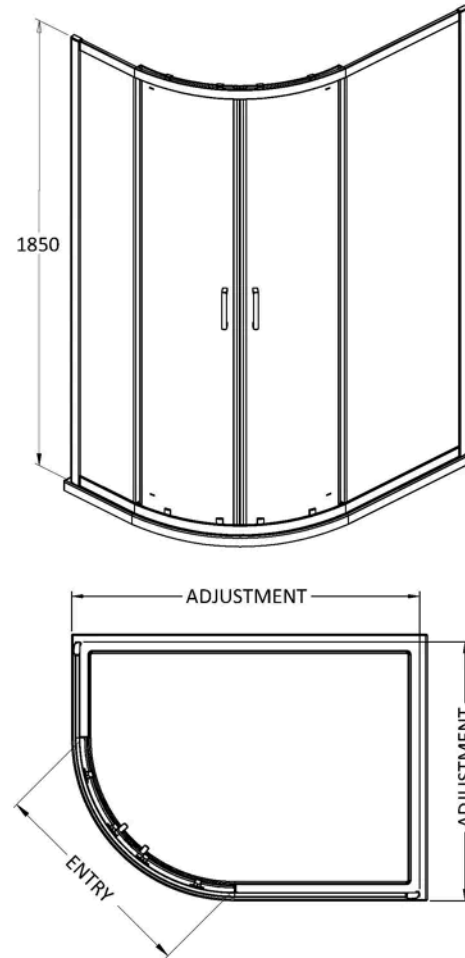

**Sales Code:** SQU128

**Barcode:** 5056211821878

**Brand:** nuie

**Description:** Nuie Rene 1180mm Framed Chrome Offset Quadrant Shower Enclosure

**Product Dimensions**

Product	1850 x 1180 x 780mm (H x W x D)
Packaged	1910 x 635 x 110mm (H x W x D)
Nett Weight	46.8 kg
Packaged Weight	48.8 kg

**Packaging Details**

Label Size (mm)	50 x 100
-----------------	----------

**Product Details**

Country of Origin	China
Product Material	Abs,Aluminium
Colour/Finish	Chrome
Style	Contemporary
Handle Type	Square T Shape
Fixings Included	Yes
Easy Clean	No
Adjustment Max	1175/1195
Adjustment Min	775/795
Ce Certified	Yes
Declaration Of Performance	Yes
Easy Fit	Yes
Enclosure Design	Framed
Entry Width	480 mm
Frame Finish	Chrome
Glass Thickness	6 mm
Handles Included	Yes
No. Doors	2
Radius	538 mm
Support Bar Included	No
Ukca Certified	No
Wheel Type	Dual Quick Release