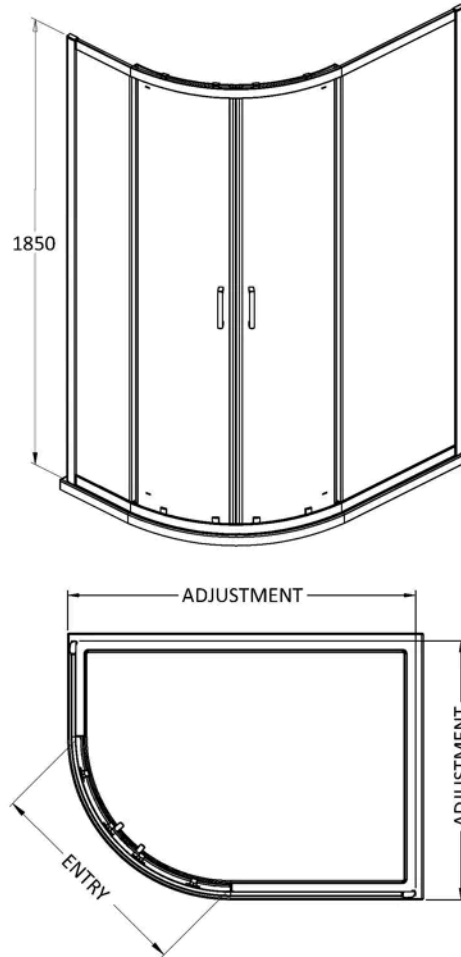

Sales Code: SQU108BP

Barcode: 5056462643489

Brand: nuie

Description: Nuie Rene 980mm Framed Matt Black Offset Quadrant Shower Enclosure

Product Dimensions

Product	1850 x 980 x 780mm (H x W x D)
Packaged	1910 x 450 x 110mm (H x W x D)
Nett Weight	43.5 kg
Packaged Weight	45.5 kg

Packaging Details

Label Size (mm)	50 x 100
-----------------	----------

Product Details

Country of Origin	China
Product Material	Abs,Aluminium
Colour/Finish	Matt Black
Style	Contemporary
Handle Type	Square T Shape
Fixings Included	Yes
Easy Clean	No
Adjustment Max	975/995
Adjustment Min	775/795
Ce Certified	Yes
Declaration Of Performance	Yes
Easy Fit	Yes
Enclosure Design	Framed
Entry Width	480 mm
Frame Finish	Matt Black
Glass Thickness	6 mm
Handles Included	Yes
No. Doors	2
Radius	538 mm
Support Bar Included	No
Ukca Certified	No
Wheel Type	Dual Quick Release