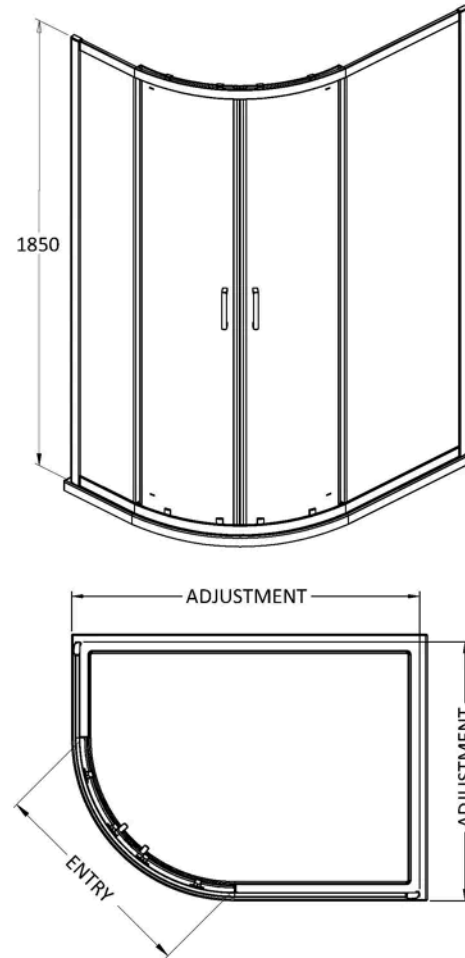

Sales Code: SQU108

Barcode: 5056211821861

Brand: nuie

Description: Nuie Rene 980mm Framed Chrome Offset Quadrant Shower Enclosure

Product Dimensions

Product	1850 x 980 x 780mm (H x W x D)
Packaged	1910 x 450 x 110mm (H x W x D)
Nett Weight	43.5 kg
Packaged Weight	45.5 kg

Packaging Details

Label Size (mm)	50 x 100
-----------------	----------

Product Details

Country of Origin	China
Product Material	Abs,Aluminium
Colour/Finish	Chrome
Style	Contemporary
Handle Type	Square T Shape
Fixings Included	Yes
Easy Clean	No
Adjustment Max	975/995
Adjustment Min	775/795
Ce Certified	Yes
Declaration Of Performance	Yes
Easy Fit	Yes
Enclosure Design	Framed
Entry Width	480 mm
Frame Finish	Chrome
Glass Thickness	6 mm
Handles Included	Yes
No. Doors	2
Radius	538 mm
Support Bar Included	No
Ukca Certified	No
Wheel Type	Dual Quick Release