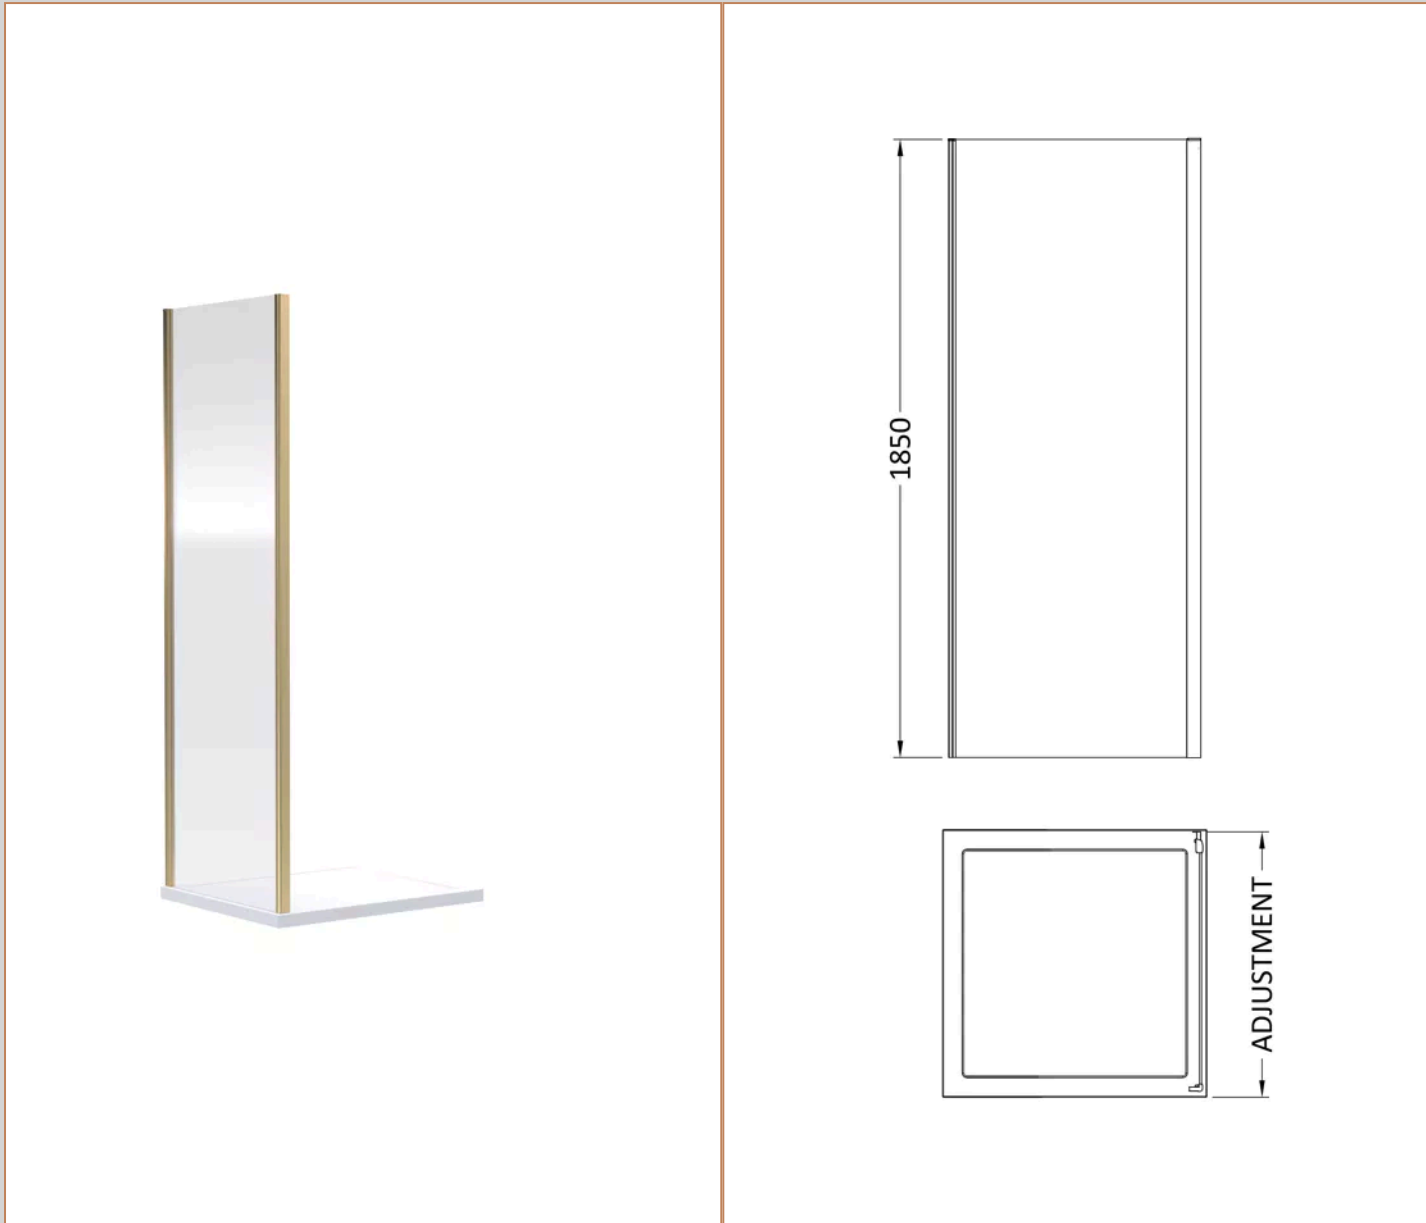

**Sales Code:** SQSP90BB

**Barcode:** 5056678410394

**Brand:** nuie

**Description:** Nuie Rene 890mm Framed Brushed Brass Side Panel

**Product Dimensions**

Product	1850 x 890 x 31mm (H x W x D)
Packaged	1912 x 890 x 50mm (H x W x D)
Nett Weight	25 kg
Packaged Weight	25.5 kg

**Packaging Details**

Label Size (mm)	50 x 100
-----------------	----------

**Product Details**

Country of Origin	China
Product Material	Aluminium
Colour/Finish	Brushed Brass
Style	Contemporary
Fixings Included	Yes
Easy Clean	No
Adjustment Max	890
Adjustment Min	872
Ce Certified	Yes
Declaration Of Performance	Yes
Easy Fit	Yes
Enclosure Design	Framed
Frame Finish	Brushed Brass
Glass Thickness	6 mm
Handles Included	No
Support Bar Included	No
Ukca Certified	No