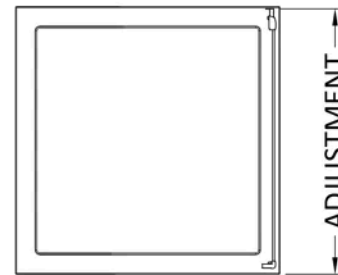

Sales Code: SQSP90

Barcode: 5056211822097

Brand: nuie

Description: Nuie Rene 890mm Framed Chrome Side Panel

Product Dimensions

Product	1850 x 890 x 31mm (H x W x D)
Packaged	1910 x 930 x 65mm (H x W x D)
Nett Weight	25.8 kg
Packaged Weight	26.8 kg

Packaging Details

Label Size (mm)	50 x 100
-----------------	----------

Product Details

Country of Origin	China
Product Material	Aluminium
Colour/Finish	Chrome
Style	Contemporary
Fixings Included	Yes
Easy Clean	No
Adjustment Max	890
Adjustment Min	872
Ce Certified	Yes
Declaration Of Performance	Yes
Easy Fit	Yes
Enclosure Design	Framed
Frame Finish	Chrome
Glass Thickness	6 mm
Handles Included	No
Support Bar Included	No
Ukca Certified	No