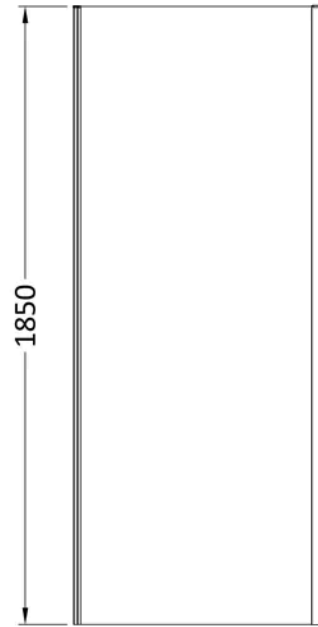

Sales Code: SQSP90

Barcode: 5056211822097

Brand: nuie

Description: Nuie Rene 890mm Framed Chrome Side Panel

Product Dimensions

Product	1850 x 890 x 31mm (H x W x D)
Packaged	1910 x 930 x 65mm (H x W x D)
Nett Weight	25.8 kg
Packaged Weight	26.8 kg

Packaging Details

Label Size (mm)	50 x 100
-----------------	----------

Product Details

Country of Origin	China
Product Material	Aluminium
Colour/Finish	Chrome
Style	Contemporary
Fixings Included	Yes
Easy Clean	No
Adjustment Max	890
Adjustment Min	872
Ce Certified	Yes
Declaration Of Performance	Yes
Easy Fit	Yes
Enclosure Design	Framed
Frame Finish	Chrome
Glass Thickness	6 mm
Handles Included	No
Support Bar Included	No
Ukca Certified	No