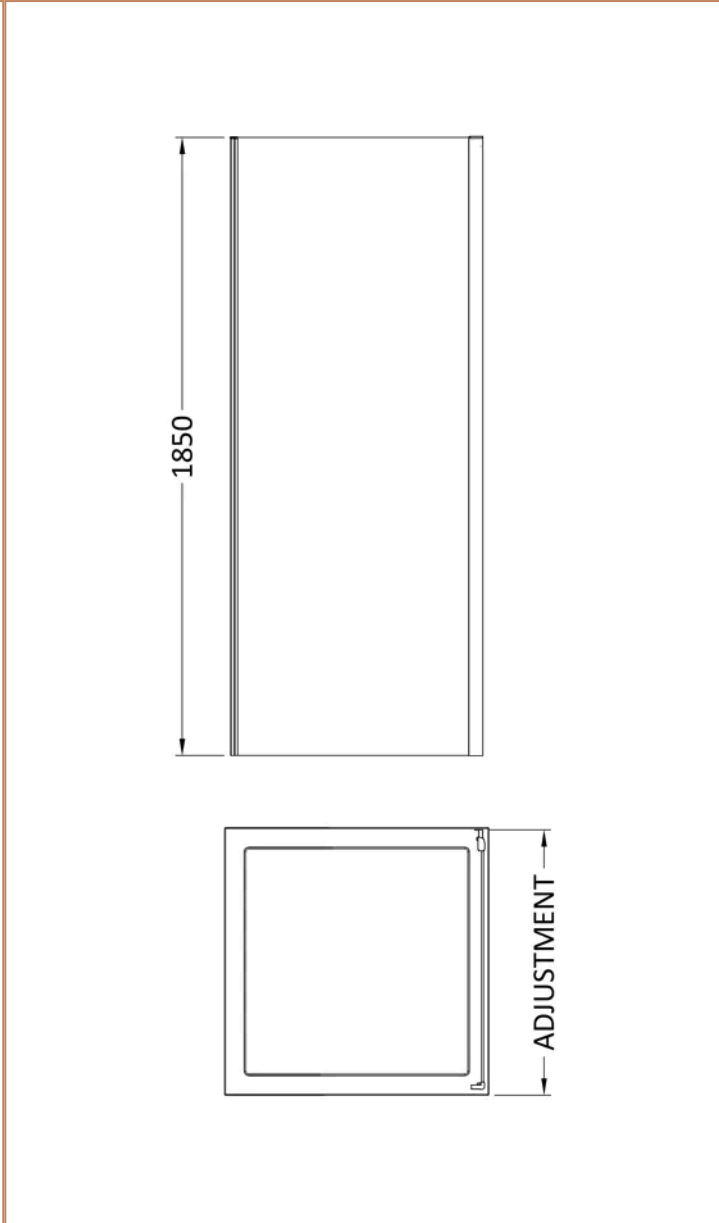

Sales Code: SQSP80BB

Barcode: 5056678410387

Brand: nuie

Description: Nuie Rene 790mm Framed Brushed Brass Side Panel

Product Dimensions

Product	1850 x 790 x 31mm (H x W x D)
Packaged	1912 x 790 x 50mm (H x W x D)
Nett Weight	22.2 kg
Packaged Weight	22.7 kg

Packaging Details

Label Size (mm)	50 x 100
-----------------	----------

Product Details

Country of Origin	China
Product Material	Aluminium
Colour/Finish	Brushed Brass
Style	Contemporary
Fixings Included	Yes
Easy Clean	No
Adjustment Max	790
Adjustment Min	772
Ce Certified	Yes
Declaration Of Performance	Yes
Easy Fit	Yes
Enclosure Design	Framed
Frame Finish	Brushed Brass
Glass Thickness	6 mm
Handles Included	No
Support Bar Included	No
Ukca Certified	No