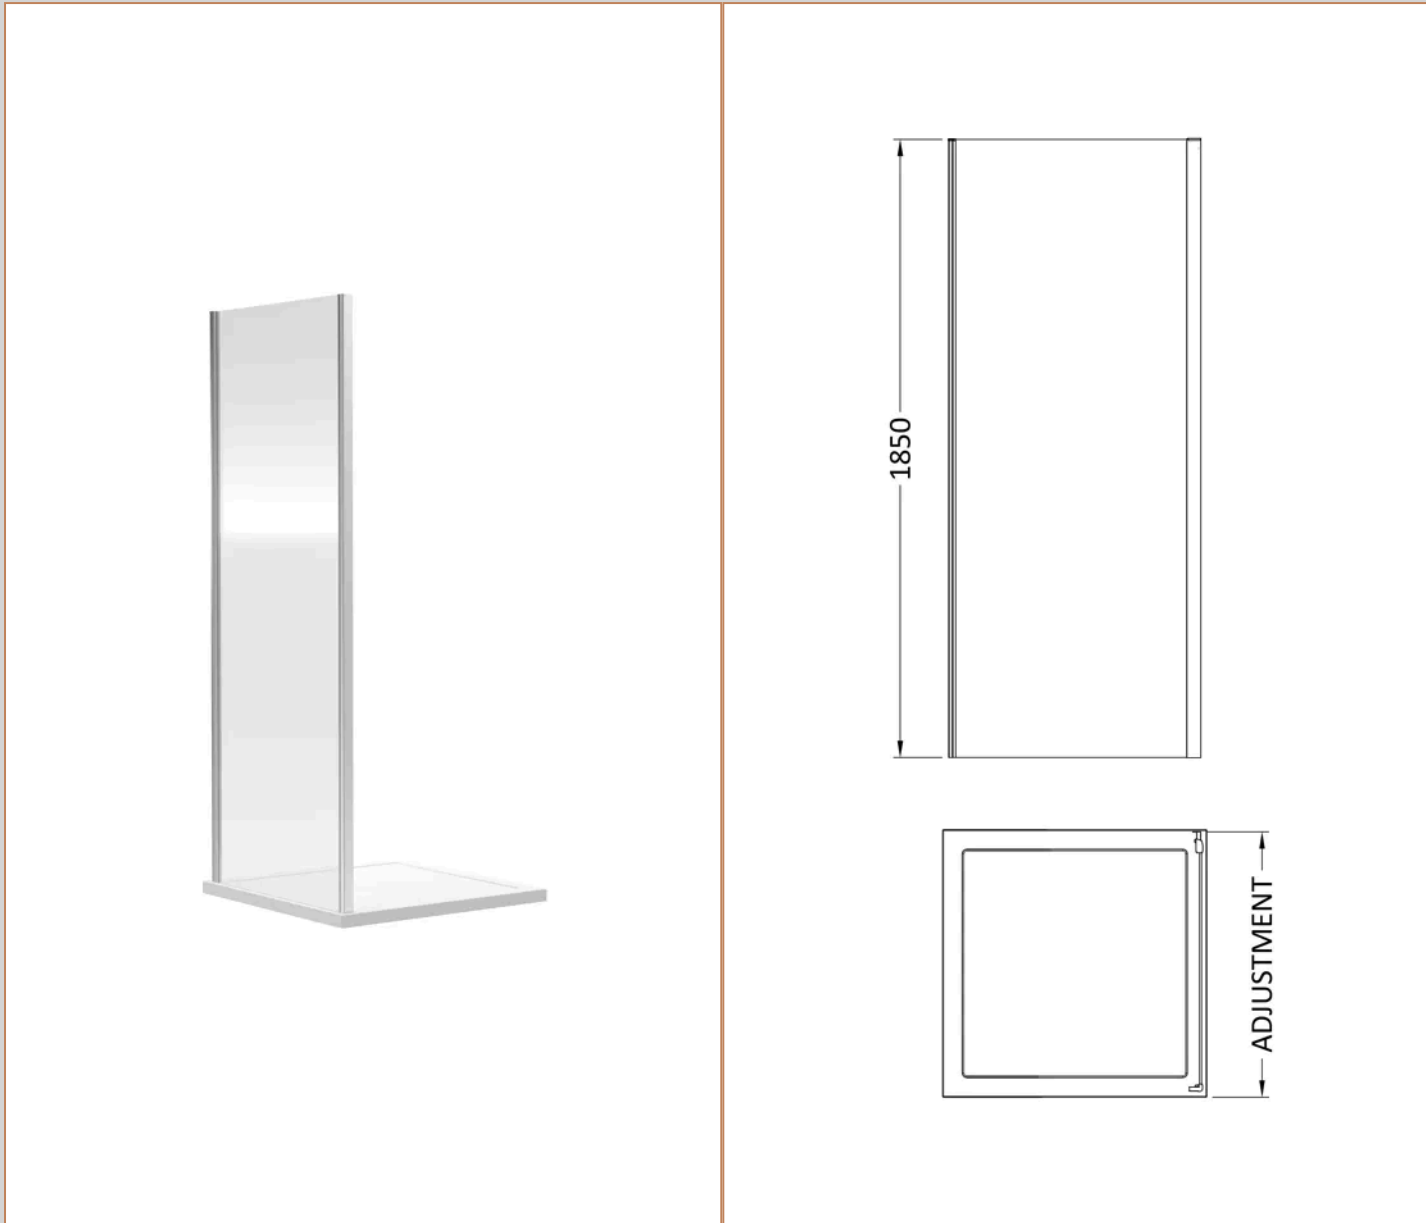

Sales Code: SQSP80

Barcode: 5056211822080

Brand: nuie

Description: Nuie Rene 790mm Framed Chrome Side Panel

Product Dimensions

Product	1850 x 790 x 31mm (H x W x D)
Packaged	1910 x 830 x 65mm (H x W x D)
Nett Weight	23 kg
Packaged Weight	24 kg

Packaging Details

Label Size (mm)	50 x 100
-----------------	----------

Product Details

Country of Origin	China
Product Material	Aluminium
Colour/Finish	Chrome
Style	Contemporary
Fixings Included	Yes
Easy Clean	No
Adjustment Max	790
Adjustment Min	772
Ce Certified	Yes
Declaration Of Performance	Yes
Easy Fit	Yes
Enclosure Design	Framed
Frame Finish	Chrome
Glass Thickness	6 mm
Handles Included	No
Support Bar Included	No
Ukca Certified	No