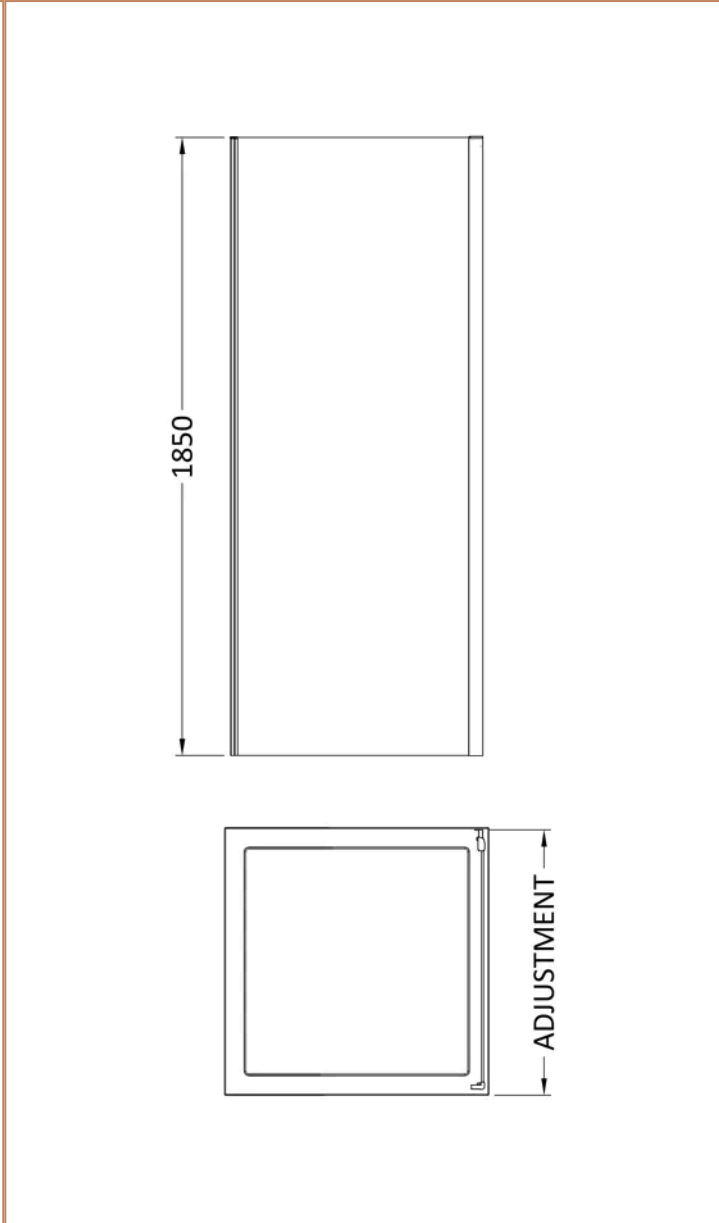

Sales Code: SQSP70BB

Barcode: 5056678410363

Brand: nuie

Description: Nuie Rene 690mm Framed Brushed Brass Side Panel

Product Dimensions

Product	1850 x 690 x 31mm (H x W x D)
Packaged	1910 x 690 x 50mm (H x W x D)
Nett Weight	19.4 kg
Packaged Weight	19.9 kg

Packaging Details

Label Size (mm)	50 x 100
-----------------	----------

Product Details

Country of Origin	China
Product Material	Aluminium
Colour/Finish	Brushed Brass
Style	Contemporary
Fixings Included	Yes
Easy Clean	No
Adjustment Max	690
Adjustment Min	672
Ce Certified	Yes
Declaration Of Performance	Yes
Easy Fit	Yes
Enclosure Design	Framed
Frame Finish	Brushed Brass
Glass Thickness	6 mm
Handles Included	No
Support Bar Included	No
Ukca Certified	No