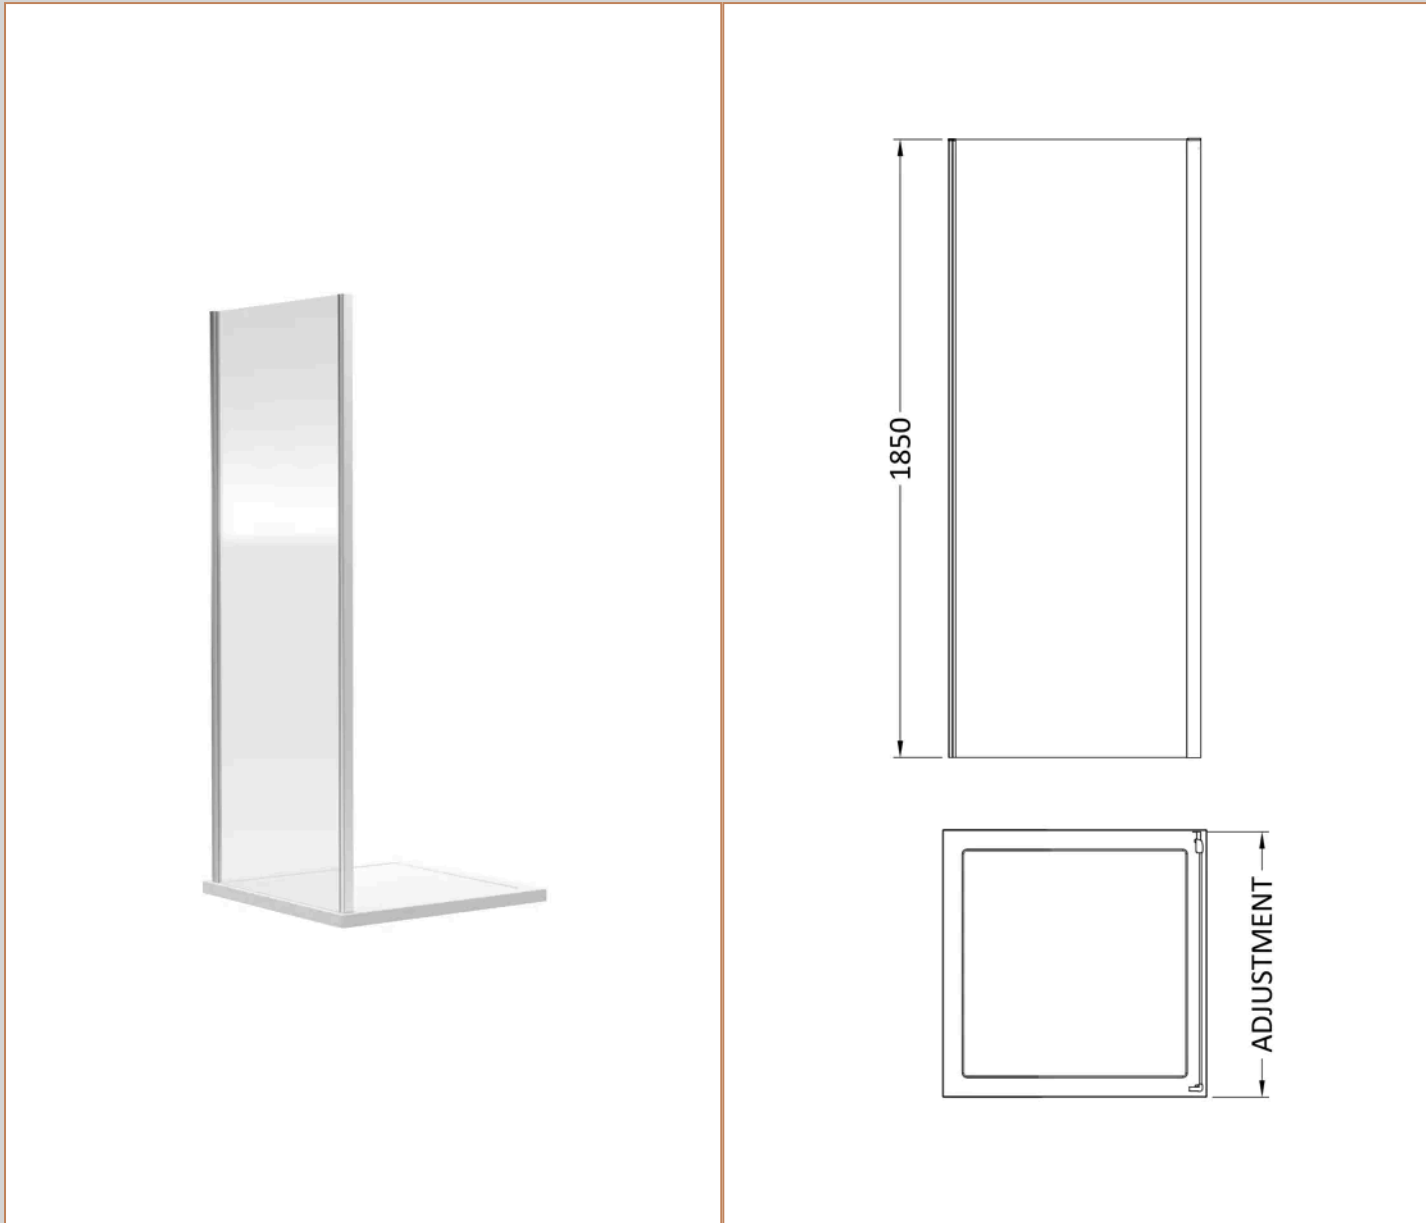

Sales Code: SQSP70

Barcode: 5056211822066

Brand: nuie

Description: Nuie Rene 690mm Framed Chrome Side Panel

Product Dimensions

Product	1850 x 690 x 44mm (H x W x D)
Packaged	1910 x 690 x 50mm (H x W x D)
Nett Weight	19.4 kg
Packaged Weight	19.9 kg

Packaging Details

Label Size (mm)	50 x 100
-----------------	----------

Product Details

Country of Origin	China
Product Material	Aluminium
Colour/Finish	Chrome
Style	Contemporary
Fixings Included	Yes
Easy Clean	No
Adjustment Max	690
Adjustment Min	672
Ce Certified	Yes
Declaration Of Performance	Yes
Easy Fit	Yes
Enclosure Design	Framed
Frame Finish	Chrome
Glass Thickness	6 mm
Handles Included	No
Support Bar Included	No
Ukca Certified	No