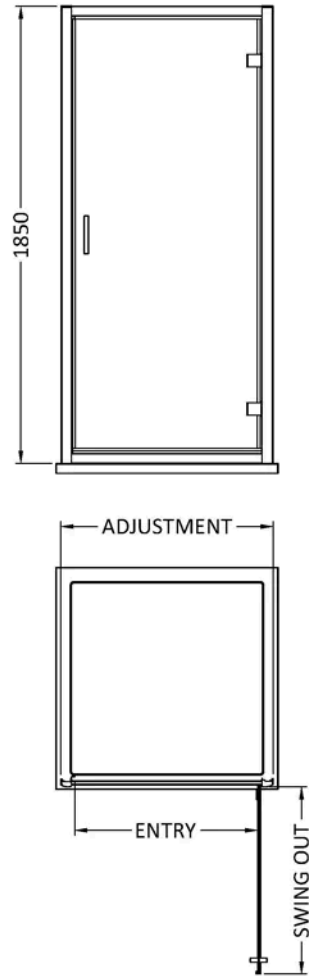

Sales Code: SQHD90BP

Barcode: 5056211801221

Brand: nuie

Description: Nuie Rene 890mm Framed Matt Black Hinged Shower Door

Product Dimensions

Product	1850 x 890 x 44mm (H x W x D)
Packaged	1910 x 930 x 65mm (H x W x D)
Nett Weight	30.6 kg
Packaged Weight	31.6 kg

Packaging Details

Label Size (mm)	50 x 100
-----------------	----------

Product Details

Country of Origin	China
Product Material	Aluminium, Metal
Colour/Finish	Matt Black
Style	Contemporary
Handle Type	Square T Shape
Fixings Included	Yes
Easy Clean	No
Adjustment Max	895
Adjustment Min	860
Ce Certified	Yes
Declaration Of Performance	Yes
Easy Fit	Yes
Enclosure Design	Framed
Entry Width	720 mm
Frame Finish	Matt Black
Glass Thickness	6 mm
Handles Included	Yes
No. Doors	1
Support Bar Included	No
Swing Out Dimension	720 mm
Ukca Certified	Yes