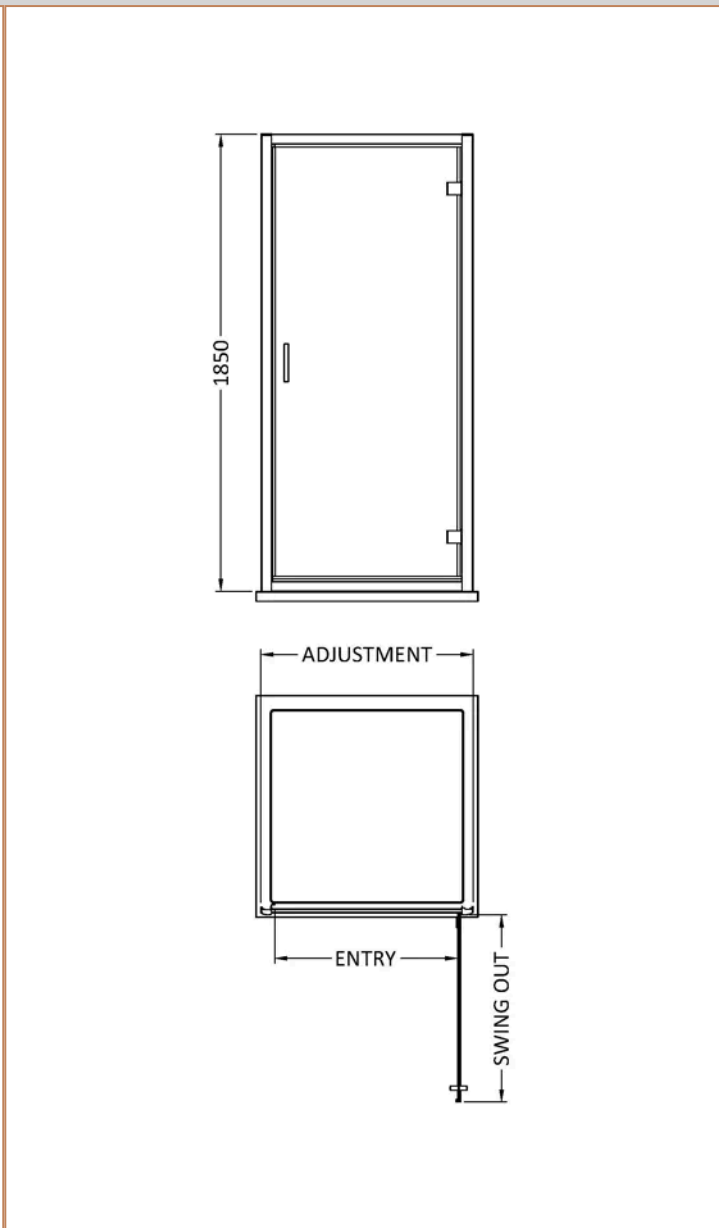

Sales Code: SQHD90BB

Barcode: 5056678410356

Brand: nuie

Description: Nuie Rene 890mm Framed Brushed Brass Hinged Shower Door

Product Dimensions

Product	1850 x 890 x 44mm (H x W x D)
Packaged	1910 x 930 x 65mm (H x W x D)
Nett Weight	30.6 kg
Packaged Weight	31.6 kg

Packaging Details

Label Size (mm)	50 x 100
-----------------	----------

Product Details

Country of Origin	China
Product Material	Aluminium, Metal
Colour/Finish	Brushed Brass
Style	Contemporary
Handle Type	Square T Shape
Fixings Included	Yes
Easy Clean	No
Adjustment Max	895
Adjustment Min	860
Ce Certified	Yes
Declaration Of Performance	Yes
Easy Fit	Yes
Enclosure Design	Framed
Entry Width	720 mm
Frame Finish	Brushed Brass
Glass Thickness	6 mm
Handles Included	Yes
No. Doors	1
Support Bar Included	No
Swing Out Dimension	720 mm
Ukca Certified	Yes